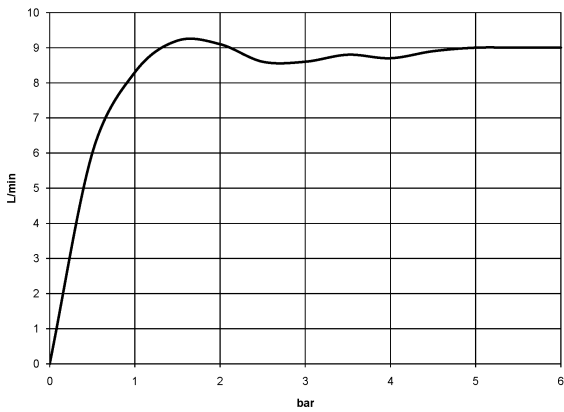

**Rain shower with wall fixing FlowReduce 300 mm - Brushed Chrome**

TARA

28 678 970

Fits: TARA, LISSÉ, VAIA, META

- 450mm projection
- rain shower Ø 300 mm
- PURE RAIN, max. flow rate 9 l/min (at 3 bar)
- Function from: 7 l/min
- rosette Ø 60 mm
- 1/2" connection
- with anti-scale system
- quick clearing
- This product can help a building meet the requirements of Green Building Rating Systems, e.g. LEED®, BREEAM®, DGNB

	Brushed Chrome	28 678 970-93
	Chrome	28 678 970-00
	Brushed Platinum	28 678 970-06
	Platinum	28 678 970-08
	Dark Chrome	28 678 970-19
	Light Gold	28 678 970-26
	Brushed Light Gold	28 678 970-27
	Brushed Durabronze (23kt Gold)	28 678 970-28
	Matte Black	28 678 970-33
	Brushed Bronze	28 678 970-42
	Brushed Champagne (22kt Gold)	28 678 970-46
	Champagne (22kt Gold)	28 678 970-47
	Brushed Dark Platinum	28 678 970-99

28 678 970

mm [inches]

Flow rate chart

Codes & Standards

DIN 4109

ISO 3822

Ü-Zeichen

No.	Item Number	Name	Quantity used	Delivery time
	04 30 31 032 00 90	fixing set	9	2