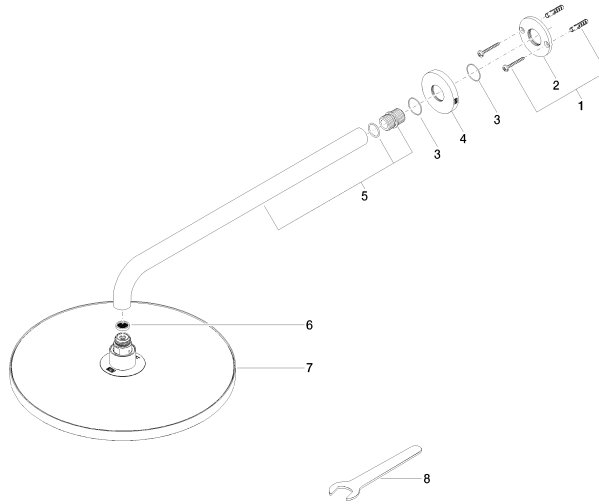

**Rain shower with wall fixing FlowReduce 300 mm - Brushed Chrome**

TARA

28 678 970

Fits: TARA, LISSÉ, VAIA, META

- 450mm projection
- rain shower Ø 300 mm
- PURE RAIN, max. flow rate 9 l/min (at 3 bar)
- Function from: 7 l/min
- rosette Ø 60 mm
- 1/2" connection
- with anti-scale system
- quick clearing
- This product can help a building meet the requirements of Green Building Rating Systems, e.g. LEED®, BREEAM®, DGNB

## Rain shower with wall fixing FlowReduce 300 mm - Brushed Chrome

---

TARA

28 678 970

Certificates

---

LGA\_29

28 678 970

**Product version from 4/1/2024**

Parts for other finishes can be found here: [Chrome](#)

Rain shower with wall fixing FlowReduce 300 mm - Brushed Chrome

TARA

28 678 970

**Spare parts list**

**Product version from 4/1/2024**

No.	Item Number	Name	Quantity used	Delivery time
	04 30 31 032 00 90	fixing set	9	2