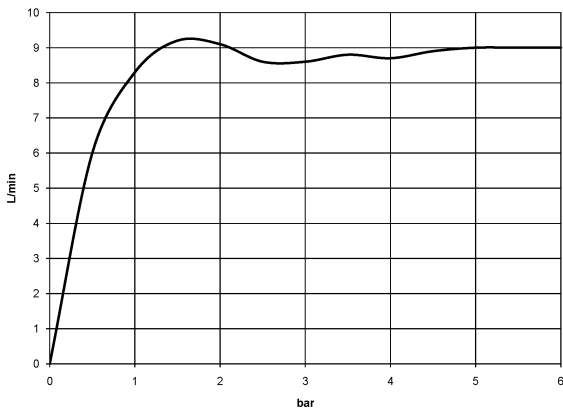

**Rain shower with wall fixing FlowReduce 300 mm - Brushed Dark Platinum**

TARA

28 678 970

Fits: TARA, LISSÉ, VAIA, META

- 450mm projection
- rain shower Ø 300 mm
- PURE RAIN, max. flow rate 9 l/min (at 3 bar)
- Function from: 7 l/min
- rosette Ø 60 mm
- 1/2" connection
- with anti-scale system
- quick clearing
- This product can help a building meet the requirements of Green Building Rating Systems, e.g. LEED®, BREEAM®, DGNB

	Brushed Dark Platinum	28 678 970-99
	Chrome	28 678 970-00
	Brushed Platinum	28 678 970-06
	Platinum	28 678 970-08
	Dark Chrome	28 678 970-19
	Light Gold	28 678 970-26
	Brushed Light Gold	28 678 970-27
	Brushed Durabronze (23kt Gold)	28 678 970-28
	Matte Black	28 678 970-33
	Brushed Bronze	28 678 970-42
	Brushed Champagne (22kt Gold)	28 678 970-46
	Champagne (22kt Gold)	28 678 970-47
	Brushed Chrome	28 678 970-93

28 678 970

mm [inches]

Flow rate chart

Codes & Standards

DIN 4109

ISO 3822

Ü-Zeichen

No.	Item Number	Name	Quantity used	Delivery time
	04 30 31 032 00 90	fixing set	9	2