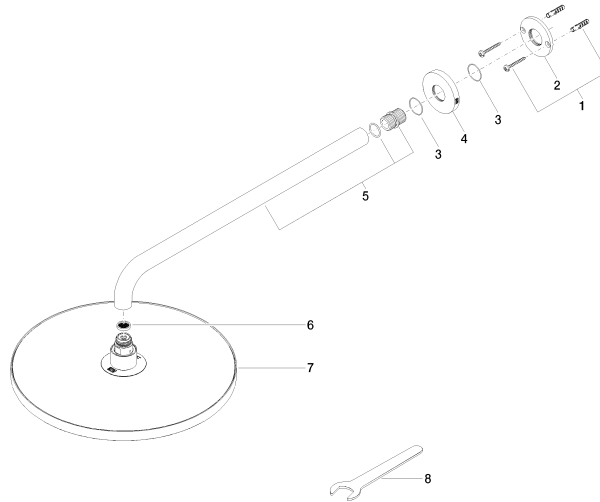

**Rain shower with wall fixing FlowReduce 300 mm - Brushed Dark Platinum**

TARA

28 678 970

Fits: TARA, LISSÉ, VAIA, META

- 450mm projection
- rain shower Ø 300 mm
- PURE RAIN, max. flow rate 9 l/min (at 3 bar)
- Function from: 7 l/min
- rosette Ø 60 mm
- 1/2" connection
- with anti-scale system
- quick clearing
- This product can help a building meet the requirements of Green Building Rating Systems, e.g. LEED®, BREEAM®, DGNB

## Rain shower with wall fixing FlowReduce 300 mm - Brushed Dark Platinum

---

TARA

28 678 970

Certificates

---

LGA\_29

28 678 970

**Product version from 4/1/2024**

Parts for other  
finishes can be found  
here: [Chrome](#)

Rain shower with wall fixing FlowReduce 300 mm - Brushed Dark Platinum

TARA

28 678 970

**Spare parts list**

**Product version from 4/1/2024**

No.	Item Number	Name	Quantity used	Delivery time
	04 30 31 032 00 90	fixing set	9	2