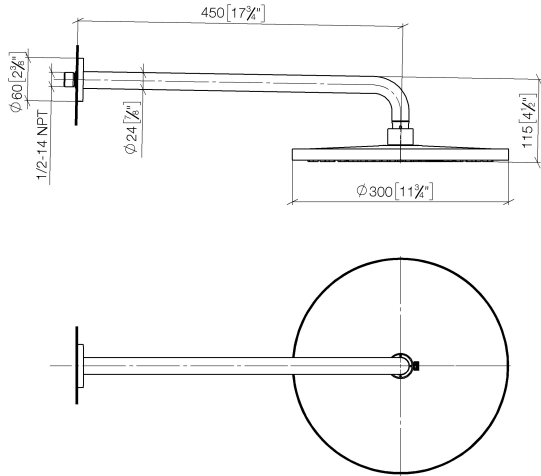

**Rain shower with wall fixing FlowReduce 300 mm - Brushed Dark Platinum**

TARA

28 678 970

Fits: TARA, LISSÉ, VAIA, META

- 450mm projection
- rain shower Ø 300 mm
- PURE RAIN, max. flow rate 9 l/min (at 3 bar)
- Function from: 7 l/min
- rosette Ø 60 mm
- 1/2" connection
- with anti-scale system
- quick clearing
- This product can help a building meet the requirements of Green Building Rating Systems, e.g. LEED®, BREEAM®, DGNB

28 678 970

mm [inches]

Flow rate chart

Codes & Standards

DIN 4109

ISO 3822

Ü-Zeichen

## Rain shower with wall fixing FlowReduce 300 mm - Brushed Dark Platinum

---

TARA

28 678 970

Certificates

---

LGA\_29

28 678 970

No.	Item Number	Name	Quantity used	Delivery time
	04 30 31 032 00 90	fixing set	9	2