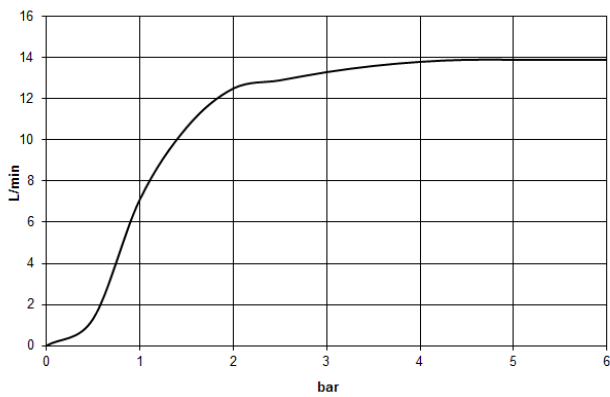

**Rain shower with wall fixing 300 mm - Brushed Platinum**

TARA

28 679 970

- 450mm projection
- rain shower Ø 300 mm
- PURE RAIN, max. flow rate 14 l/min (at 3 bar)
- Function from: 10 l/min
- rosette Ø 60 mm
- 1/2" connection
- with anti-scale system
- quick clearing
- WRAS 2212012

**Recommended miscellaneous**

- Concealed wall elbow -** 35 085 970 90
- max. recess depth 163 mm
  - min. recess depth 90 mm

28 679 970

mm [inches]

Flow rate chart

Codes & Standards

DIN 4109

EN 1112