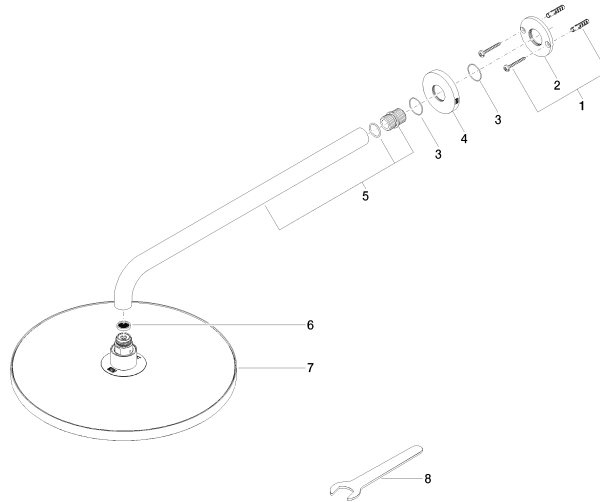

**Rain shower with wall fixing 300 mm - Brushed Platinum**

TARA

28 679 970

- 450mm projection
- rain shower Ø 300 mm
- PURE RAIN, max. flow rate 14 l/min (at 3 bar)
- Function from: 10 l/min
- rosette Ø 60 mm
- 1/2" connection
- with anti-scale system
- quick clearing
- WRAS 2212012

**Recommended miscellaneous**

- Concealed wall elbow -** 35 085 970 90
- max. recess depth 163 mm
  - min. recess depth 90 mm

28 679 970

mm [inches]

Flow rate chart

Codes & Standards

DIN 4109

EN 1112

ISO 3822

Scottish Water  
Byelaws

UK Water Supply  
Regulations

Ü-Zeichen

Rain shower with wall fixing 300 mm - Brushed Platinum

TARA

28 679 970

Certificates

LGA\_29

DVGW\_DW-  
6517DN0

WRAS\_2212

28 679 970

Product version from 3/13/2017

Rain shower with wall fixing 300 mm - Brushed Platinum

TARA

28 679 970