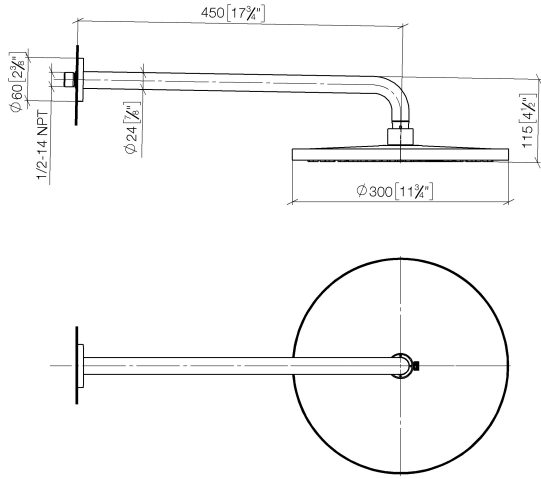

Rain shower with wall fixing 300 mm - Platinum

TARA

28 679 970

- 450mm projection
- rain shower Ø 300 mm
- PURE RAIN, max. flow rate 14 l/min (at 3 bar)
- Function from: 10 l/min
- rosette Ø 60 mm
- 1/2" connection
- with anti-scale system
- quick clearing
- WRAS 2212012

Fits: TARA, LISSÉ, VAIA, META

	Platinum	28 679 970-08
	Chrome	28 679 970-00
	Brushed Platinum	28 679 970-06
	Dark Chrome	28 679 970-19
	Light Gold	28 679 970-26
	Brushed Light Gold	28 679 970-27
	Brushed Durabronze (23kt Gold)	28 679 970-28
	Matte Black	28 679 970-33
	Brushed Bronze	28 679 970-42
	Brushed Champagne (22kt Gold)	28 679 970-46
	Champagne (22kt Gold)	28 679 970-47
	Brushed Chrome	28 679 970-93
	Brushed Dark Platinum	28 679 970-99

Recommended miscellaneous

- Concealed wall elbow -** 35 085 970 90
- max. recess depth 163 mm
 - min. recess depth 90 mm

28 679 970

mm [inches]

Flow rate chart

Codes & Standards

DIN 4109

EN 1112

ISO 3822

Scottish Water
Byelaws

UK Water Supply
Regulations

Ü-Zeichen

Rain shower with wall fixing 300 mm - Platinum

TARA

28 679 970

Certificates