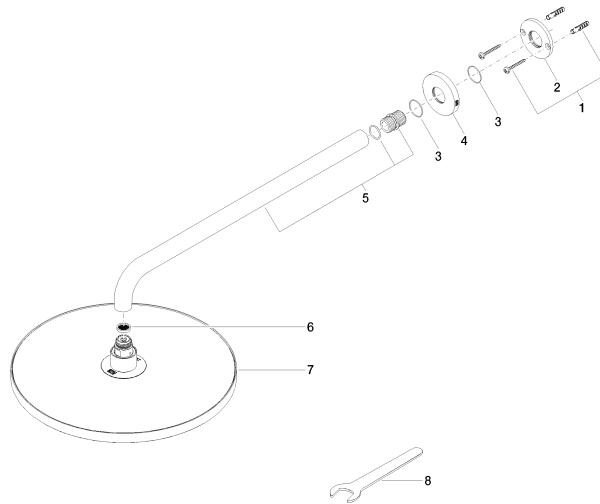

Rain shower with wall fixing 300 mm - Platinum

TARA

28 679 970

- 450mm projection
- rain shower Ø 300 mm
- PURE RAIN, max. flow rate 14 l/min (at 3 bar)
- Function from: 10 l/min
- rosette Ø 60 mm
- 1/2" connection
- with anti-scale system
- quick clearing
- WRAS 2212012

Recommended miscellaneous

- Concealed wall elbow -** 35 085 970 90
- max. recess depth 163 mm
 - min. recess depth 90 mm

28 679 970

mm [inches]

Flow rate chart

Codes & Standards

DIN 4109

EN 1112

ISO 3822

Scottish Water
Byelaws

UK Water Supply
Regulations

Ü-Zeichen

Rain shower with wall fixing 300 mm - Platinum

TARA

28 679 970

Certificates

LGA_29

DVGW_DW-
6517DN0

WRAS_2212

28 679 970

Product version from 3/13/2017

Rain shower with wall fixing 300 mm - Platinum

TARA

28 679 970