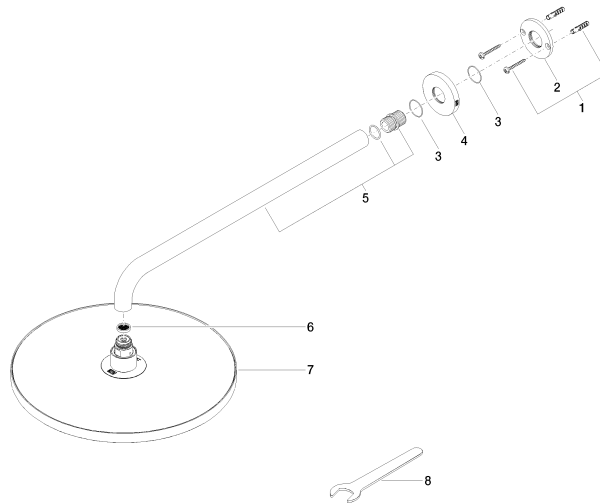

Rain shower with wall fixing 300 mm - Light Gold

TARA

28 679 970

- 450mm projection
- rain shower Ø 300 mm
- PURE RAIN, max. flow rate 14 l/min (at 3 bar)
- Function from: 10 l/min
- rosette Ø 60 mm
- 1/2" connection
- with anti-scale system
- quick clearing
- WRAS 2212012

Recommended miscellaneous

- Concealed wall elbow -** 35 085 970 90
- min. recess depth 90 mm
 - max. recess depth 163 mm

28 679 970

mm [inches]

Flow rate chart

Codes & Standards

DIN 4109

EN 1112

ISO 3822

Scottish Water
Byelaws

UK Water Supply
Regulations

Ü-Zeichen

Rain shower with wall fixing 300 mm - Light Gold

TARA

28 679 970

Certificates

LGA_29

DVGW_DW-
6517DN0

WRAS_2212

Product version from 3/13/2017

Rain shower with wall fixing 300 mm - Light Gold

TARA

28 679 970

Spare parts list