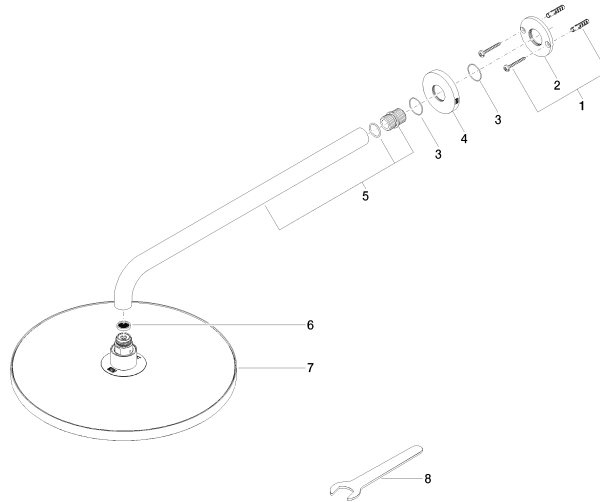

Rain shower with wall fixing 300 mm - Brushed Light Gold

TARA

28 679 970

- 450mm projection
- rain shower Ø 300 mm
- PURE RAIN, max. flow rate 14 l/min (at 3 bar)
- Function from: 10 l/min
- rosette Ø 60 mm
- 1/2" connection
- with anti-scale system
- quick clearing
- WRAS 2212012

DIN 4109

EN 1112

ISO 3822

Scottish Water
Byelaws

UK Water Supply
Regulations

Ü-Zeichen

Rain shower with wall fixing 300 mm - Brushed Light Gold

TARA

28 679 970

Certificates

LGA_29

DVGW_DW-
6517DN0

WRAS_2212

28 679 970

Product version from 3/13/2017

Rain shower with wall fixing 300 mm - Brushed Light Gold

TARA

28 679 970

Spare parts list

Product version from 3/13/2017

No.	Item Number	Name	Quantity used	Delivery time
	04 30 31 032 00 90	fixing set	9	2