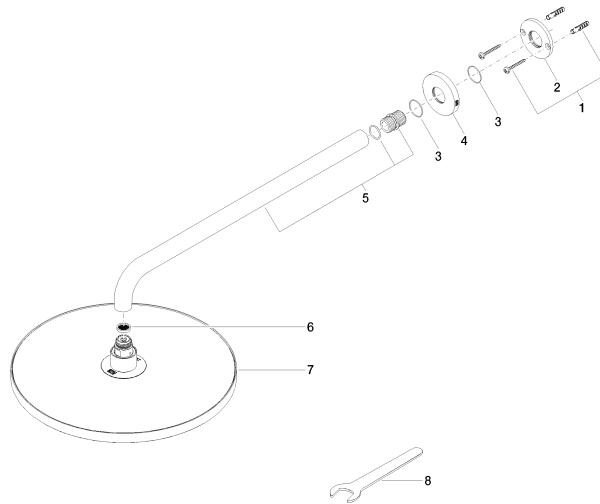

Rain shower with wall fixing 300 mm - Brushed Durabronze (23kt Gold)

TARA

28 679 970

- 450mm projection
- rain shower Ø 300 mm
- PURE RAIN, max. flow rate 14 l/min (at 3 bar)
- Function from: 10 l/min
- rosette Ø 60 mm
- 1/2" connection
- with anti-scale system
- quick clearing
- WRAS 2212012

Recommended miscellaneous

	Concealed wall elbow - <ul style="list-style-type: none"> • max. recess depth 163 mm • min. recess depth 90 mm 	35 085 970 90
---	--	---------------

28 679 970

mm [inches]

Flow rate chart

Codes & Standards

DIN 4109

EN 1112

ISO 3822

Scottish Water
Byelaws

UK Water Supply
Regulations

Ü-Zeichen

Rain shower with wall fixing 300 mm - Brushed Durabron (23kt Gold)

Rain shower with wall fixing 300 mm - Brushed Durabrass (23kt Gold)

TARA

28 679 970

Spare parts list

Product version from 3/13/2017

No.	Item Number	Name	Quantity used	Delivery time
	04 30 31 032 00 90	fixing set	9	2