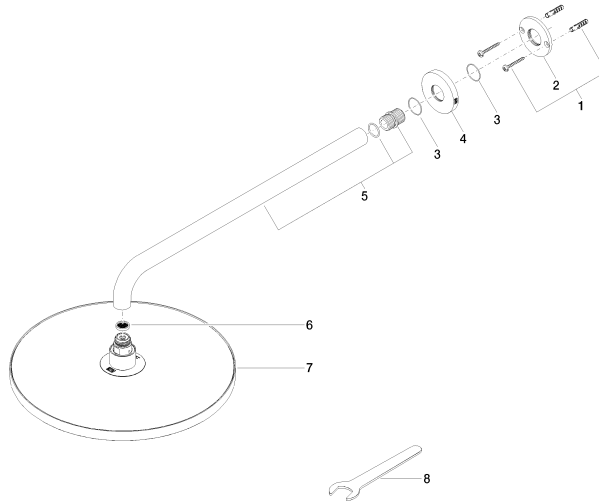

Rain shower with wall fixing 300 mm - Brushed Bronze

TARA

28 679 970

- 450mm projection
- rain shower Ø 300 mm
- PURE RAIN, max. flow rate 14 l/min (at 3 bar)
- Function from: 10 l/min
- rosette Ø 60 mm
- 1/2" connection
- with anti-scale system
- quick clearing
- WRAS 2212012

Recommended miscellaneous

- Concealed wall elbow -** 35 085 970 90
- min. recess depth 90 mm
 - max. recess depth 163 mm

28 679 970

mm [inches]

Flow rate chart

Codes & Standards

DIN 4109

EN 1112

ISO 3822

Scottish Water
Byelaws

UK Water Supply
Regulations

Ü-Zeichen

Rain shower with wall fixing 300 mm - Brushed Bronze

TARA

28 679 970

Certificates

LGA_29

DVGW_DW-
6517DN0

WRAS_2212

28 679 970

Product version from 3/13/2017

Rain shower with wall fixing 300 mm - Brushed Bronze

TARA

28 679 970