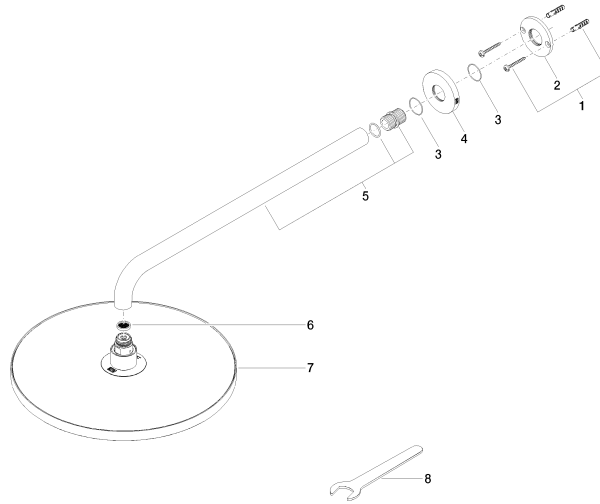

**Rain shower with wall fixing 300 mm - Brushed Champagne (22kt Gold)**

TARA

28 679 970

- 450mm projection
- rain shower Ø 300 mm
- PURE RAIN, max. flow rate 14 l/min (at 3 bar)
- Function from: 10 l/min
- rosette Ø 60 mm
- 1/2" connection
- with anti-scale system
- quick clearing
- WRAS 2212012

**Recommended miscellaneous**

- Concealed wall elbow -** 35 085 970 90
- max. recess depth 163 mm
  - min. recess depth 90 mm

28 679 970

mm [inches]

Flow rate chart

Codes & Standards

DIN 4109

EN 1112

ISO 3822

Scottish Water  
Byelaws

UK Water Supply  
Regulations

Ü-Zeichen

Rain shower with wall fixing 300 mm - Brushed Champagne (22kt Gold)

TARA

28 679 970

Certificates

LGA\_29

DVGW\_DW-  
6517DN0

WRAS\_2212

28 679 970

Product version from 3/13/2017

Rain shower with wall fixing 300 mm - Brushed Champagne (22kt Gold)

TARA

28 679 970