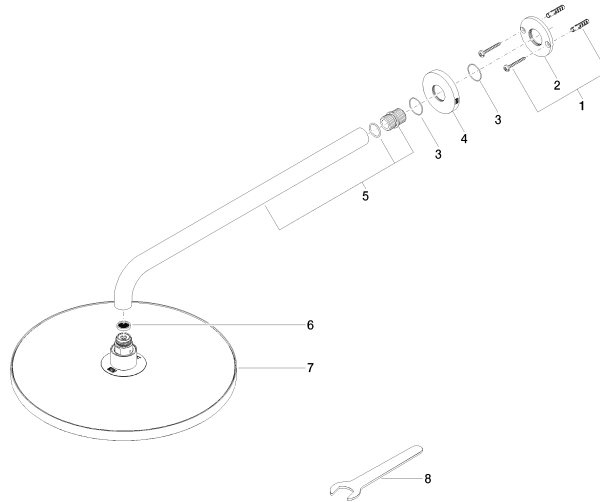

**Rain shower with wall fixing 300 mm - Champagne (22kt Gold)**

TARA

28 679 970

- 450mm projection
- rain shower Ø 300 mm
- PURE RAIN, max. flow rate 14 l/min (at 3 bar)
- Function from: 10 l/min
- rosette Ø 60 mm
- 1/2" connection
- with anti-scale system
- quick clearing
- WRAS 2212012

DIN 4109

EN 1112

ISO 3822

Scottish Water  
Byelaws

UK Water Supply  
Regulations

Ü-Zeichen

Rain shower with wall fixing 300 mm - Champagne (22kt Gold)

TARA

28 679 970

Certificates

LGA\_29

DVGW\_DW-  
6517DN0

WRAS\_2212

28 679 970

Product version from 3/13/2017

Rain shower with wall fixing 300 mm - Champagne (22kt Gold)

TARA

28 679 970

**Spare parts list**

**Product version from 3/13/2017**

No.	Item Number	Name	Quantity used	Delivery time
	04 30 31 032 00 90	fixing set	9	2