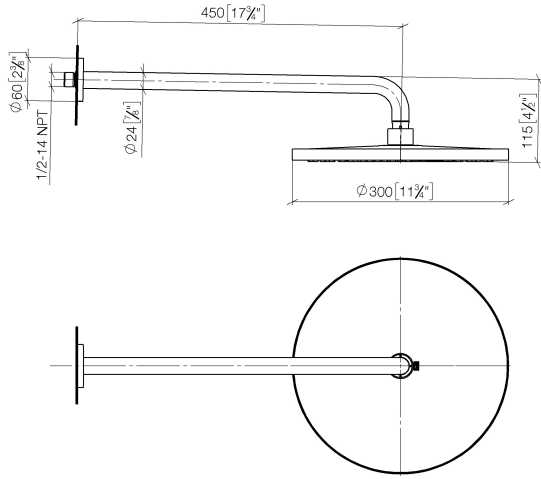

Rain shower with wall fixing 300 mm - Brushed Chrome

TARA

28 679 970

- 450mm projection
- rain shower Ø 300 mm
- PURE RAIN, max. flow rate 14 l/min (at 3 bar)
- Function from: 10 l/min
- rosette Ø 60 mm
- 1/2" connection
- with anti-scale system
- quick clearing
- WRAS 2212012

Fits: TARA, LISSÉ, VAIA, META

	Brushed Chrome	28 679 970-93
	Chrome	28 679 970-00
	Brushed Platinum	28 679 970-06
	Platinum	28 679 970-08
	Dark Chrome	28 679 970-19
	Light Gold	28 679 970-26
	Brushed Light Gold	28 679 970-27
	Brushed Durabronze (23kt Gold)	28 679 970-28
	Matte Black	28 679 970-33
	Brushed Bronze	28 679 970-42
	Brushed Champagne (22kt Gold)	28 679 970-46
	Champagne (22kt Gold)	28 679 970-47
	Brushed Dark Platinum	28 679 970-99

Recommended miscellaneous

- Concealed wall elbow -** 35 085 970 90
- max. recess depth 163 mm
 - min. recess depth 90 mm

28 679 970

mm [inches]

Flow rate chart

Codes & Standards

DIN 4109

EN 1112

ISO 3822

Scottish Water
Byelaws

UK Water Supply
Regulations

Ü-Zeichen

Rain shower with wall fixing 300 mm - Brushed Chrome

TARA

28 679 970

Certificates