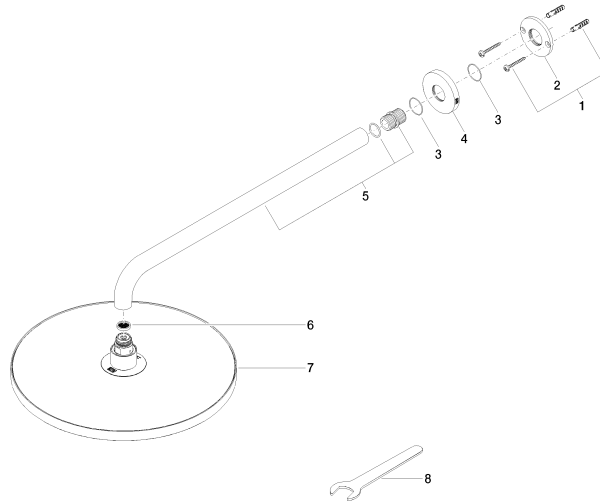

Rain shower with wall fixing 300 mm - Brushed Chrome

TARA

28 679 970

- 450mm projection
- rain shower Ø 300 mm
- PURE RAIN, max. flow rate 14 l/min (at 3 bar)
- Function from: 10 l/min
- rosette Ø 60 mm
- 1/2" connection
- with anti-scale system
- quick clearing
- WRAS 2212012

Recommended miscellaneous

- Concealed wall elbow -** 35 085 970 90
- max. recess depth 163 mm
 - min. recess depth 90 mm

28 679 970

mm [inches]

Flow rate chart

Codes & Standards

DIN 4109

EN 1112

ISO 3822

Scottish Water
Byelaws

UK Water Supply
Regulations

Ü-Zeichen

Rain shower with wall fixing 300 mm - Brushed Chrome

TARA

28 679 970

Certificates

LGA_29

DVGW_DW-
6517DN0

WRAS_2212

28 679 970

Product version from 3/13/2017

Rain shower with wall fixing 300 mm - Brushed Chrome

TARA

28 679 970