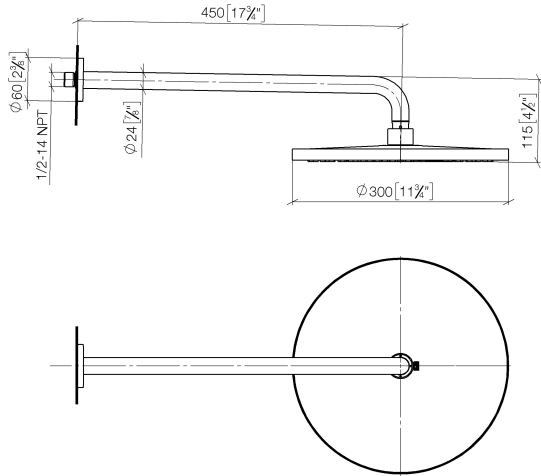

Rain shower with wall fixing 300 mm - Brushed Dark Platinum

TARA

28 679 970

- 450mm projection
- rain shower Ø 300 mm
- PURE RAIN, max. flow rate 14 l/min (at 3 bar)
- Function from: 10 l/min
- rosette Ø 60 mm
- 1/2" connection
- with anti-scale system
- quick clearing
- WRAS 2212012

Recommended miscellaneous

Concealed wall elbow -

35 085 970 90

- max. recess depth 163 mm
- min. recess depth 90 mm

28 679 970

mm [inches]

Flow rate chart

Codes & Standards

DIN 4109

EN 1112

ISO 3822

Scottish Water
Byelaws

UK Water Supply
Regulations

Ü-Zeichen

Rain shower with wall fixing 300 mm - Brushed Dark Platinum

TARA

TARA

28 679 970

Spare parts list

Product version from 3/13/2017

No.	Item Number	Name	Quantity used	Delivery time
	04 30 31 032 00 90	fixing set	9	2