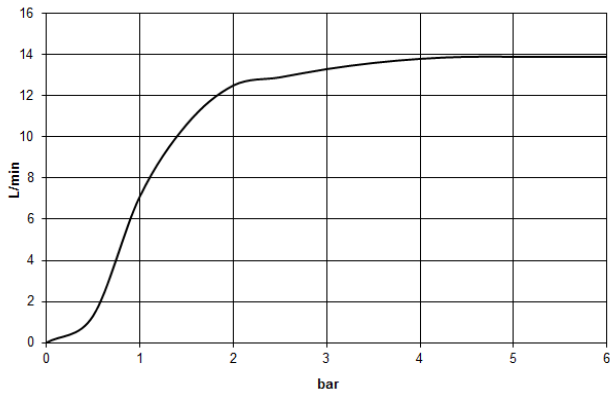

Rain shower with wall fixing 300 mm - Brushed Dark Platinum

TARA

28 679 970

- 450mm projection
- rain shower Ø 300 mm
- PURE RAIN, max. flow rate 14 l/min (at 3 bar)
- Function from: 10 l/min
- rosette Ø 60 mm
- 1/2" connection
- with anti-scale system
- quick clearing
- WRAS 2212012

Recommended miscellaneous

Concealed wall elbow -

35 085 970 90

- max. recess depth 163 mm
- min. recess depth 90 mm

28 679 970

mm [inches]

Flow rate chart

Codes & Standards