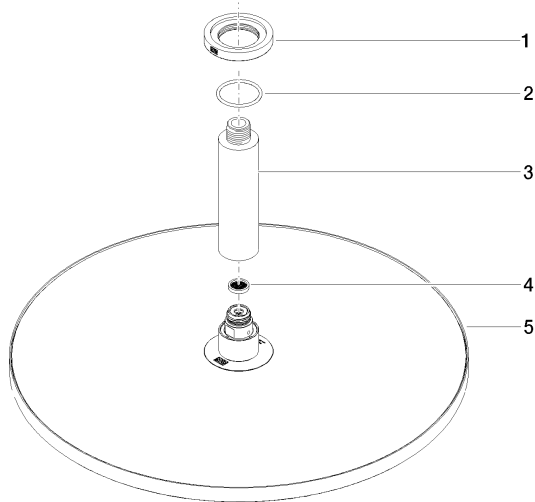

**Rain shower with ceiling fixing 400 mm - Brushed Bronze**

TARA

28 699 970

Fits: TARA, LISSÉ, VAIA, META

- rain shower Ø 400 mm
- PURE RAIN, max. flow rate 20 l/min (at 3 bar)
- Max. flow rate 20 l/min (at 3 bar)
- Function from: 12 l/min
- rosette Ø 60 mm optional
- 1/2" connection
- with anti-scale system
- quick clearing
- WRAS 2212012

**Recommended miscellaneous**

**Concealed wall elbow -**

35 085 970 90

- min. recess depth 90 mm
- max. recess depth 163 mm

28 699 970

mm [inches]

Flow rate chart

Codes & Standards

### Certificates

---

DVGW\_DW-  
6517DN0

LGA\_29

WRAS\_2212

28 699 970

Product version from 3/13/2017

Rain shower with ceiling fixing 400 mm - Brushed Bronze

TARA

28 699 970

**Spare parts list**

**Product version from 3/13/2017**

No.	Item Number	Name	Quantity used	Delivery time
	09 27 22 040-42	rosette	6	30