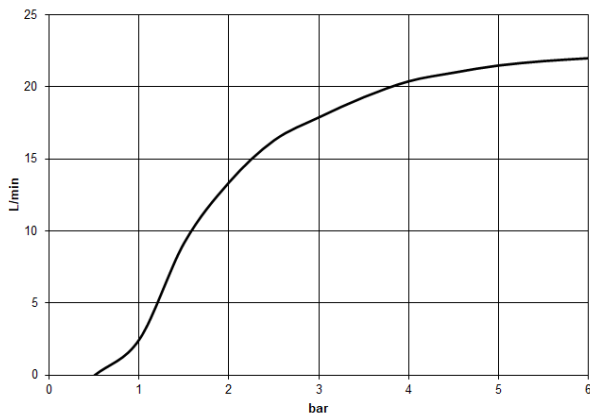

**Rain shower with ceiling fixing 400 mm - Brushed Bronze**

TARA

28 699 970

Fits: TARA, LISSÉ, VAIA, META

- rain shower Ø 400 mm
- PURE RAIN, max. flow rate 20 l/min (at 3 bar)
- Max. flow rate 20 l/min (at 3 bar)
- Function from: 12 l/min
- rosette Ø 60 mm optional
- 1/2" connection
- with anti-scale system
- quick clearing
- WRAS 2212012

**Recommended miscellaneous**

**Concealed wall elbow -**

35 085 970 90

- min. recess depth 90 mm
- max. recess depth 163 mm

28 699 970

mm [inches]

Flow rate chart

Codes & Standards