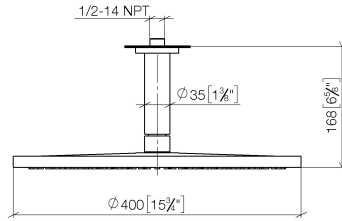

**Rain shower with ceiling fixing 400 mm - Brushed Bronze**

TARA

28 699 970

Fits: TARA, LISSÉ, VAIA, META

- rain shower Ø 400 mm
- PURE RAIN, max. flow rate 20 l/min (at 3 bar)
- Max. flow rate 20 l/min (at 3 bar)
- Function from: 12 l/min
- rosette Ø 60 mm optional
- 1/2" connection
- with anti-scale system
- quick clearing
- WRAS 2212012

**Recommended miscellaneous**

**Concealed wall elbow -**

35 085 970 90

- min. recess depth 90 mm
- max. recess depth 163 mm

28 699 970

mm [inches]

Flow rate chart

Codes & Standards