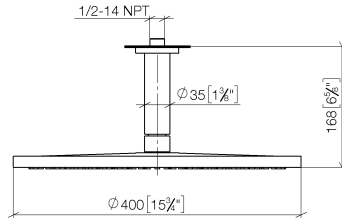

Rain shower with ceiling fixing 400 mm - Brushed Dark Platinum

TARA

28 699 970

Fits: TARA, LISSÉ, VAIA, META

- rain shower Ø 400 mm
- PURE RAIN, max. flow rate 20 l/min (at 3 bar)
- Max. flow rate 20 l/min (at 3 bar)
- Function from: 12 l/min
- rosette Ø 60 mm optional
- 1/2" connection
- with anti-scale system
- quick clearing
- WRAS 2212012

Recommended miscellaneous

Concealed wall elbow -

35 085 970 90

- max. recess depth 163 mm
- min. recess depth 90 mm

28 699 970

mm [inches]

Flow rate chart

Codes & Standards