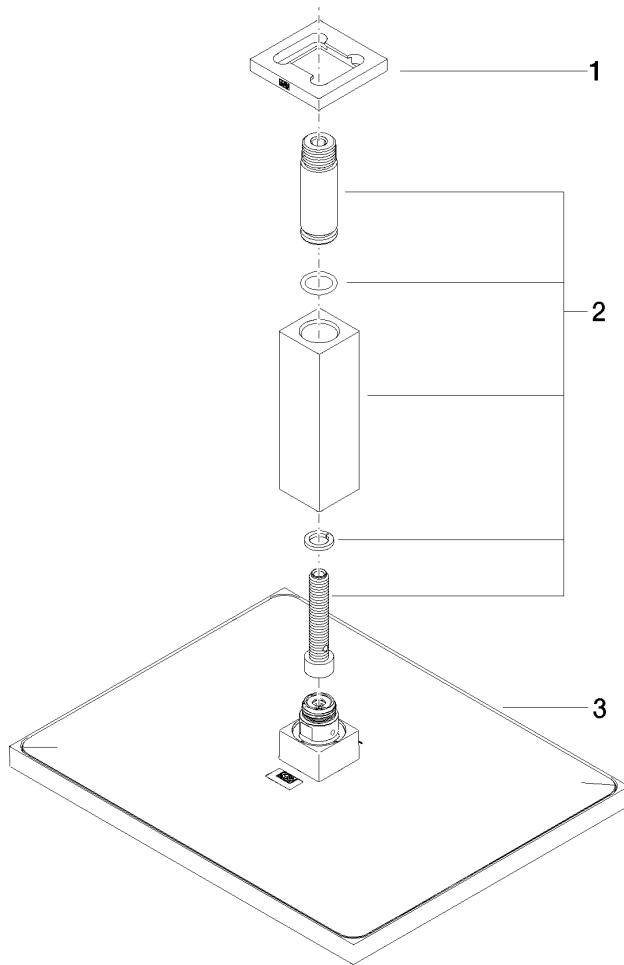

Rain shower with ceiling fixing 300 x 240 mm - Chrome

IMO

28 775 980

Fits: IMO, MEM, CL.1

- rain shower 300 x 240mm
- PURE RAIN, max. flow rate 20 l/min (at 3 bar)
- Function from: 12 l/min
- distance between ceiling and lower edge of the shower 165mm
- rosette 60 x 60, as required
- 1/2" connection
- with anti-scale system
- quick clearing
- WRAS 1707033

Recommended miscellaneous

- Concealed wall elbow -** 35 085 970 90
- max. recess depth 163 mm
 - min. recess depth 90 mm

28 775 980

mm [inches]

Certificates

LGA_29232.

WRAS_2212012.

LGA_38662.

28 775 980

Spare parts list

No.	Item Number	Name	Quantity used	Delivery time
1	09 27 98 017-00	rosette	1	10
2	90 11 10 092 00-00	connection	1	10
3	04 12 05 063 00-00	shower	1	10