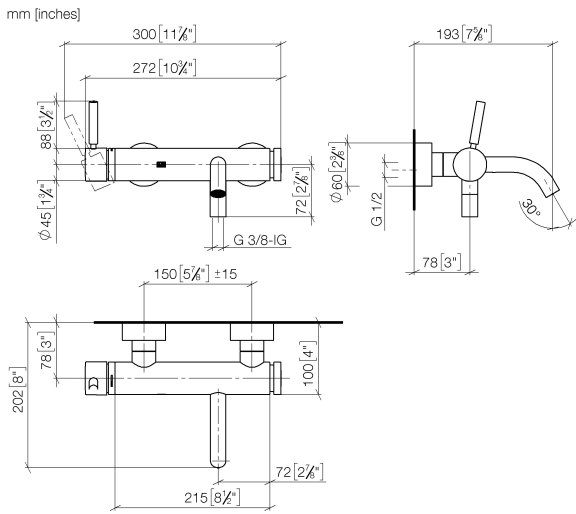

33 200 660

- 202mm projection
- circular normal flow
- automatic bath/shower diverter
- 3/8" shower outlet
- slide-on rosettes Ø 60 mm
- 1/2" connection
- gauge 150 mm - 15 mm
- max. flow 14 l/min at 3 bar flow pressure
- WRAS 2207043

33 200 660

Flow rate chart

Codes & Standards

DIN 4109

EN 1717

ISO 3822

Scottish Water
Byelaws

UK Water Supply
Regulations

Ü-Zeichen

META Single-lever bath mixer for wall mounting without shower set - Chrome

META

33 200 660

Certificates

Belgaqua_21-025-2 LGA_29

WRAS_2207

33 200 660

No.	Item Number	Name	Quantity used	Delivery time
	90 20 66 007 00-00	handle	36	10