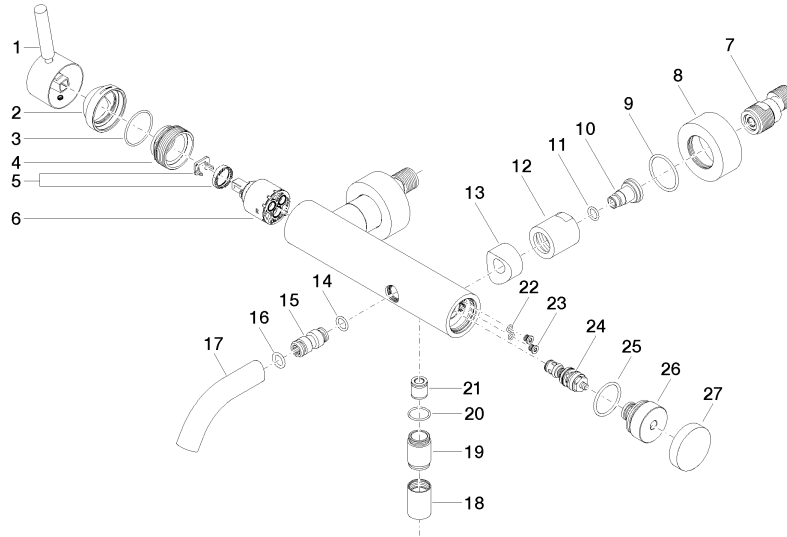

33 200 660

- 202mm projection
- circular normal flow
- automatic bath/shower diverter
- 3/8" shower outlet
- slide-on rosettes Ø 60 mm
- 1/2" connection
- gauge 150 mm - 15 mm
- max. flow 14 l/min at 3 bar flow pressure
- WRAS 2207043

Ü-Zeichen

META Single-lever bath mixer for wall mounting without shower set - Chrome

META

33 200 660

Certificates

Belgaqua_21-025-2 LGA_29

WRAS_2207

33 200 660

Product version from 7/1/2023

Parts for other finishes can be found here: Brushed Platinum

META Single-lever bath mixer for wall mounting without shower set - Chrome

META

33 200 660

Spare parts list

Product version from 7/1/2023

No.	Item Number	Name	Quantity used	Delivery time
	90 20 66 007 00-00	handle	36	10