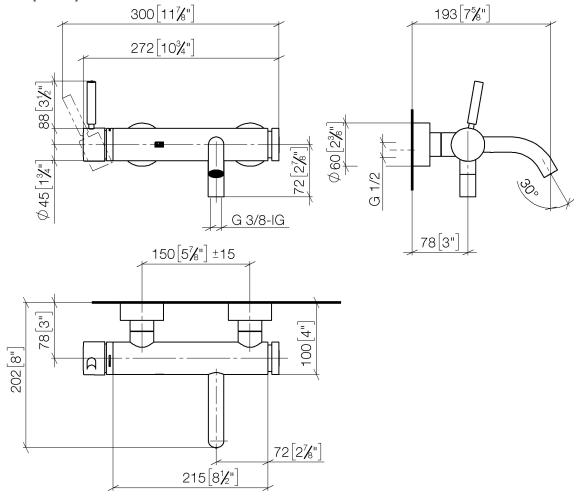

META Single-lever bath mixer for wall mounting without shower set - Brushed Light Gold

META

33 200 660

- 202mm projection
- circular normal flow
- automatic bath/shower diverter
- 3/8" shower outlet
- slide-on rosettes Ø 60 mm
- 1/2" connection
- gauge 150 mm - 15 mm
- max. flow 14 l/min at 3 bar flow pressure
- WRAS 2207043

META Single-lever bath mixer for wall mounting without shower set - Brushed Light Gold

META

33 200 660
mm [inches]

Flow rate chart

Codes & Standards

DIN 4109

ISO 3822

Ü-Zeichen

META Single-lever bath mixer for wall mounting without shower set - Brushed
Light Gold

META

33 200 660

Certificates

LGA_29

META Single-lever bath mixer for wall mounting without shower set - Brushed Light Gold

Product version from 7/1/2023

No.	Item Number	Name	Quantity used	Delivery time
	90 20 66 007 00-27	handle	36	30