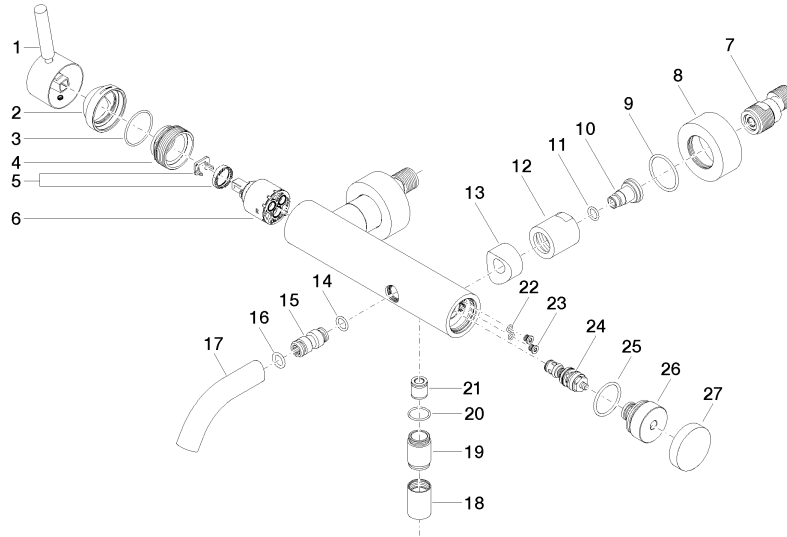

META Single-lever bath mixer for wall mounting without shower set - Brushed Light Gold

META

33 200 660

- 202mm projection
- circular normal flow
- automatic bath/shower diverter
- 3/8" shower outlet
- slide-on rosettes Ø 60 mm
- 1/2" connection
- gauge 150 mm - 15 mm
- max. flow 14 l/min at 3 bar flow pressure
- WRAS 2207043

META Single-lever bath mixer for wall mounting without shower set - Brushed Light Gold

META

33 200 660
mm [inches]

Flow rate chart

Codes & Standards

DIN 4109

ISO 3822

Ü-Zeichen

META Single-lever bath mixer for wall mounting without shower set - Brushed
Light Gold

META

33 200 660

Certificates

LGA_29

META Single-lever bath mixer for wall mounting without shower set - Brushed Light Gold

META

33 200 660

Product version from 7/1/2023

Parts for other finishes can be found here: [Chrome](#)

META Single-lever bath mixer for wall mounting without shower set - Brushed Light Gold

META

33 200 660

Spare parts list