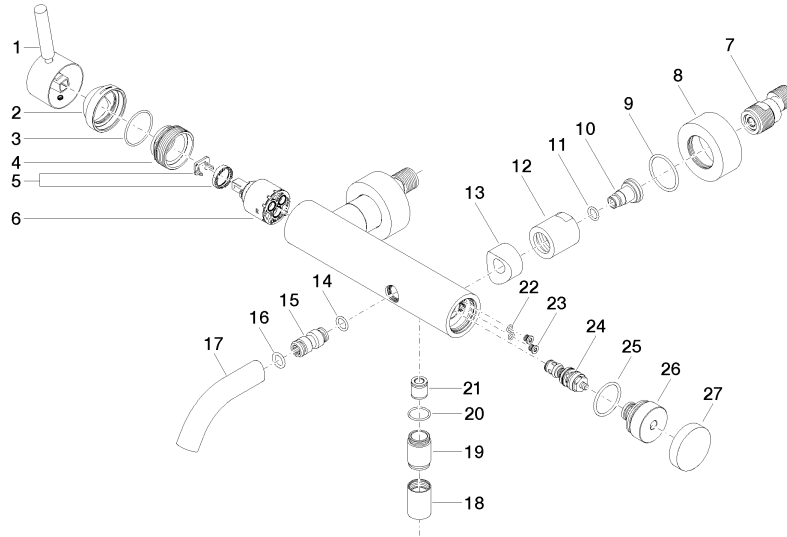

META Single-lever bath mixer for wall mounting without shower set - Brushed Bronze

META

33 200 660

Product version from 7/1/2023

Parts for other finishes can be found here: [Chrome](#)