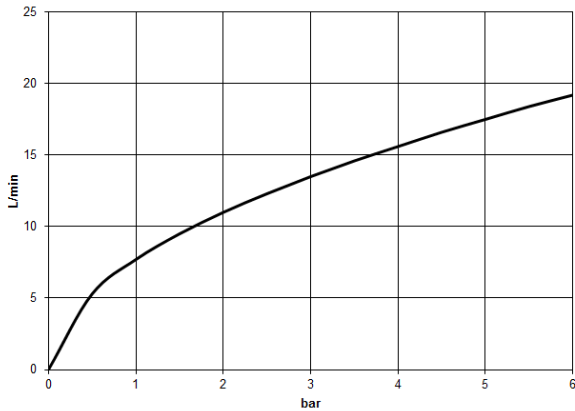

META Single-lever bath mixer for wall mounting without shower set - Brushed Bronze

META

33 200 660

- 202mm projection
- circular normal flow
- automatic bath/shower diverter
- 3/8" shower outlet
- slide-on rosettes Ø 60 mm
- 1/2" connection
- gauge 150 mm - 15 mm
- max. flow 14 l/min at 3 bar flow pressure
- WRAS 2207043

META Single-lever bath mixer for wall mounting without shower set - Brushed Bronze

META

33 200 660
mm [inches]

Flow rate chart

Codes & Standards

DIN 4109

ISO 3822

Ü-Zeichen