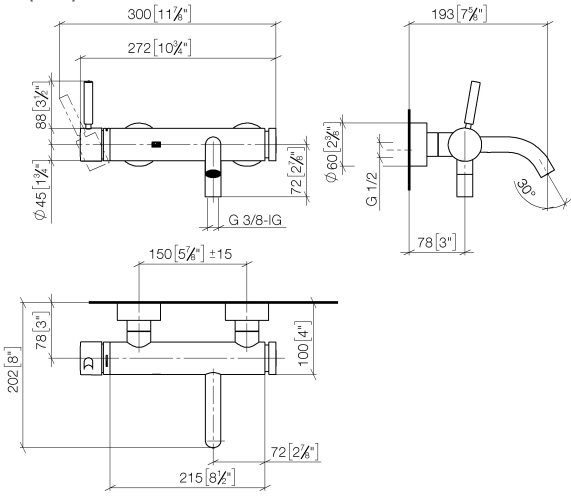

META Single-lever bath mixer for wall mounting without shower set - Brushed Bronze

META

33 200 660

- 202mm projection
- circular normal flow
- automatic bath/shower diverter
- 3/8" shower outlet
- slide-on rosettes Ø 60 mm
- 1/2" connection
- gauge 150 mm - 15 mm
- max. flow 14 l/min at 3 bar flow pressure
- WRAS 2207043

META Single-lever bath mixer for wall mounting without shower set - Brushed Bronze

META

33 200 660
mm [inches]

Flow rate chart

Codes & Standards

DIN 4109

ISO 3822

Ü-Zeichen

META

33 200 660

Product version from 7/1/2023

Parts for other finishes can be found here: [Chrome](#)

META Single-lever bath mixer for wall mounting without shower set - Brushed Bronze

META

33 200 660

Spare parts list

Product version from 7/1/2023

No.	Item Number	Name	Quantity used	Delivery time
	90 20 66 007 00-42	handle	36	30