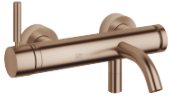

META Single-lever bath mixer for wall mounting without shower set - Brushed Bronze

META

33 200 660

- 202mm projection
- circular normal flow
- automatic bath/shower diverter
- 3/8" shower outlet
- slide-on rosettes Ø 60 mm
- 1/2" connection
- gauge 150 mm - 15 mm
- max. flow 14 l/min at 3 bar flow pressure
- WRAS 2207043

Intrinsic protection against back flow.

	Brushed Bronze	33 200 660-42
	Chrome	33 200 660-00
	Brushed Platinum	33 200 660-06
	Dark Chrome	33 200 660-19
	Light Gold	33 200 660-26
	Brushed Light Gold	33 200 660-27
	Matte Black	33 200 660-33
	Brushed Champagne (22kt Gold)	33 200 660-46
	Champagne (22kt Gold)	33 200 660-47
	Brushed Chrome	33 200 660-93
	Brushed Dark Platinum	33 200 660-99

META Single-lever bath mixer for wall mounting without shower set - Brushed Bronze

META

33 200 660
mm [inches]

Flow rate chart

Codes & Standards

DIN 4109

ISO 3822

Ü-Zeichen

**META Single-lever bath mixer for wall mounting without shower set - Brushed
Bronze**

META

33 200 660

Certificates

LGA_29

META Single-lever bath mixer for wall mounting without shower set - Brushed Bronze