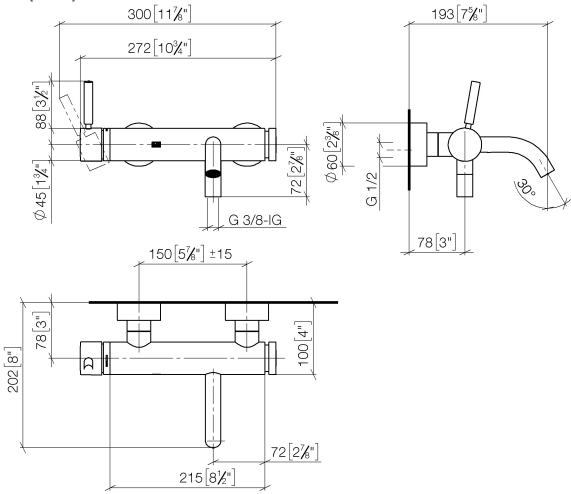

META Single-lever bath mixer for wall mounting without shower set - Brushed Champagne (22kt Gold)

META

33 200 660

- 202mm projection
- circular normal flow
- automatic bath/shower diverter
- 3/8" shower outlet
- slide-on rosettes Ø 60 mm
- 1/2" connection
- gauge 150 mm - 15 mm
- max. flow 14 l/min at 3 bar flow pressure
- WRAS 2207043

META Single-lever bath mixer for wall mounting without shower set - Brushed Champagne (22kt Gold)

META

33 200 660
mm [inches]

Flow rate chart

Codes & Standards

DIN 4109

ISO 3822

Scottish Water
Byelaws

UK Water Supply
Regulations

Ü-Zeichen

**META Single-lever bath mixer for wall mounting without shower set - Brushed
Champagne (22kt Gold)**

META

33 200 660
Certificates

LGA_29

WRAS_2207

META Single-lever bath mixer for wall mounting without shower set - Brushed Champagne (22kt Gold)

33 200 660

Spare parts list

Product version from 7/1/2023

No.	Item Number	Name	Quantity used	Delivery time
	90 20 66 007 00-46	handle	36	30