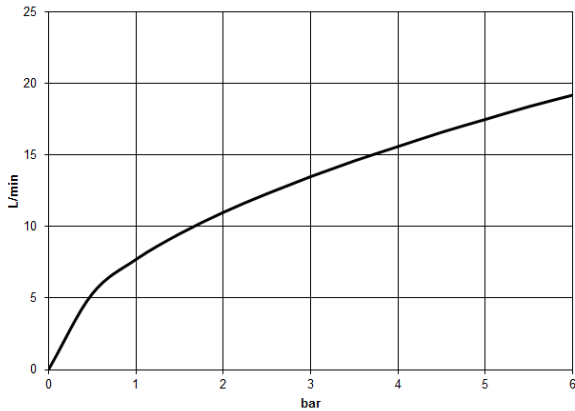

META Single-lever bath mixer for wall mounting without shower set - Brushed Champagne (22kt Gold)

META

33 200 660

- 202mm projection
- circular normal flow
- automatic bath/shower diverter
- 3/8" shower outlet
- slide-on rosettes Ø 60 mm
- 1/2" connection
- gauge 150 mm - 15 mm
- max. flow 14 l/min at 3 bar flow pressure
- WRAS 2207043

META Single-lever bath mixer for wall mounting without shower set - Brushed Champagne (22kt Gold)

META

33 200 660
mm [inches]

Flow rate chart

Codes & Standards

DIN 4109

ISO 3822

Scottish Water
Byelaws