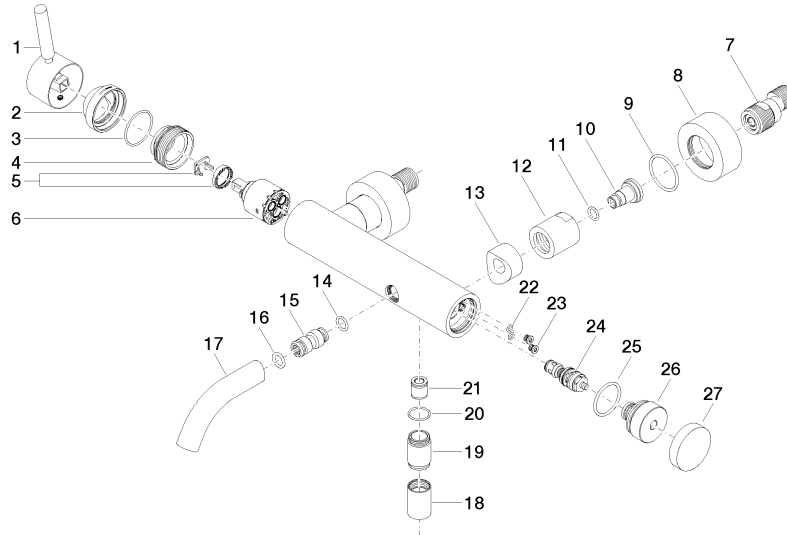

META Single-lever bath mixer for wall mounting without shower set - Brushed Champagne (22kt Gold)

META

33 200 660

Product version from 7/1/2023

Parts for other finishes can be found here: [Chrome](#)