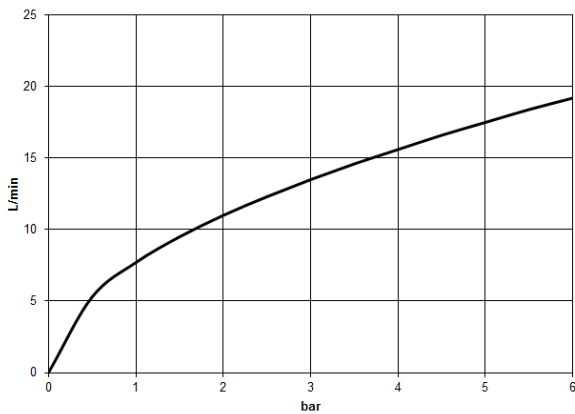

**META Single-lever bath mixer for wall mounting without shower set - Brushed Dark Platinum**

META

33 200 660

- 202mm projection
- circular normal flow
- automatic bath/shower diverter
- 3/8" shower outlet
- slide-on rosettes Ø 60 mm
- 1/2" connection
- gauge 150 mm - 15 mm
- max. flow 14 l/min at 3 bar flow pressure
- WRAS 2207043

**META Single-lever bath mixer for wall mounting without shower set - Brushed Dark Platinum**

META

33 200 660  
mm [inches]

**Flow rate chart**

**Codes & Standards**

DIN 4109

ISO 3822

Ü-Zeichen