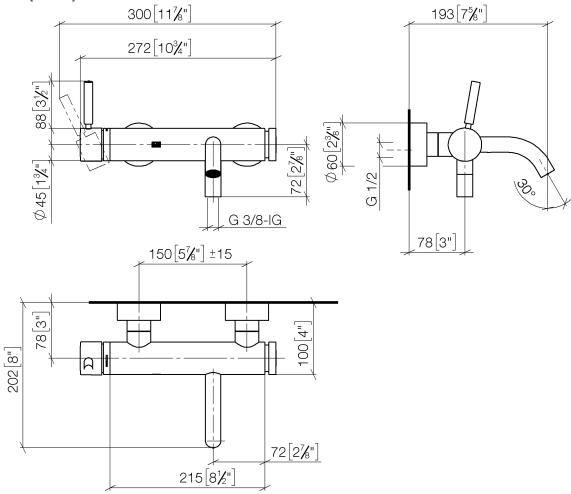

**META Single-lever bath mixer for wall mounting without shower set - Brushed Dark Platinum**

META

33 200 660

- 202mm projection
- circular normal flow
- automatic bath/shower diverter
- 3/8" shower outlet
- slide-on rosettes Ø 60 mm
- 1/2" connection
- gauge 150 mm - 15 mm
- max. flow 14 l/min at 3 bar flow pressure
- WRAS 2207043

**META Single-lever bath mixer for wall mounting without shower set - Brushed Dark Platinum**

META

33 200 660  
mm [inches]

**Flow rate chart**

**Codes & Standards**

DIN 4109

ISO 3822

Ü-Zeichen

**META Single-lever bath mixer for wall mounting without shower set - Brushed  
Dark Platinum**

---

META

33 200 660

Certificates

---

LGA\_29

META

33 200 660

**Spare parts list**

**Product version from 7/1/2023**

No.	Item Number	Name	Quantity used	Delivery time
	90 20 66 007 00-99	handle	36	30