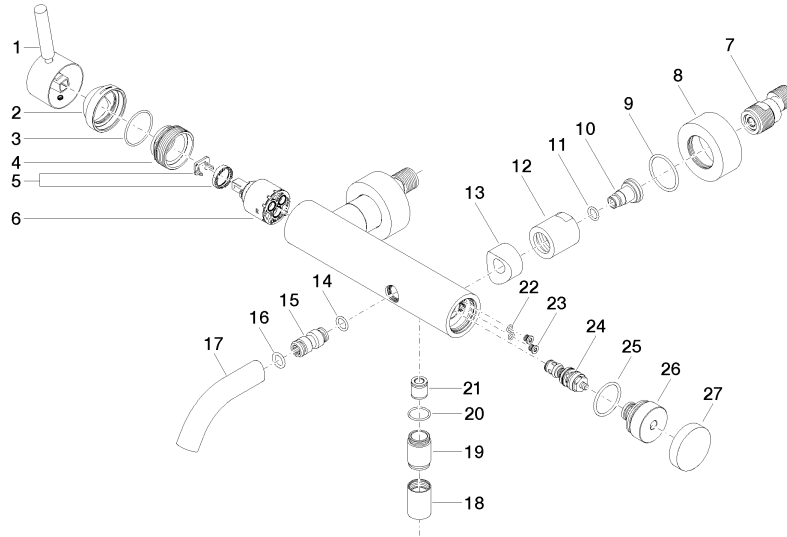

META Single-lever bath mixer for wall mounting without shower set - Brushed Dark Platinum

META

33 200 660

Product version from 7/1/2023

Parts for other finishes can be found here: [Chrome](#)