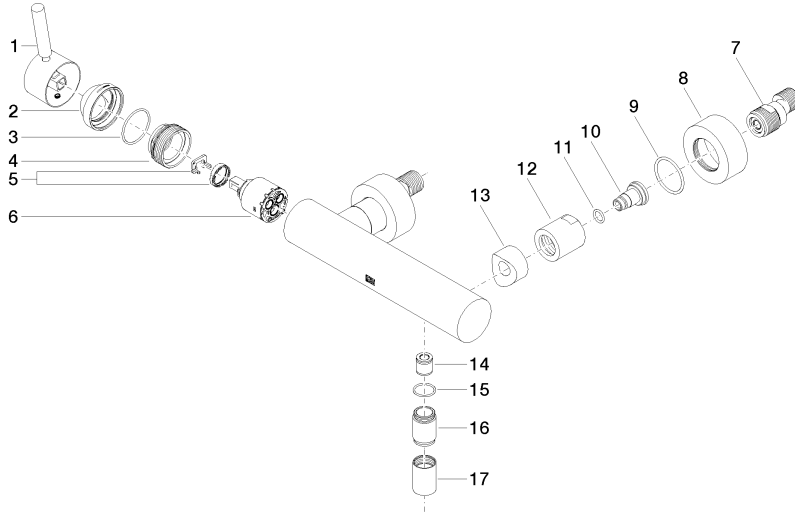

META Single-lever shower mixer for wall mounting - Chrome

33 300 660 Product version from 7/1/2023

- 3/8" shower outlet
- slide-on rosettes Ø 60 mm
- 1/2" connection
- gauge 150 mm - 15 mm
- WRAS

Intrinsic protection against back flow.

META Single-lever shower mixer for wall mounting - Chrome

33 300 660 Product version from 7/1/2023

mm [Inches]

Flow rate chart

Codes & Standards

DIN 4109

EN 1717

EN 817

ISO 3822

Scottish Water
Byelaws

UK Water Supply
Regulations

Ü-Zeichen

META Single-lever shower mixer for wall mounting - Chrome

33 300 660 Product version from 7/1/2023

Certificates

LGA_29

Spare parts list

No.	Item Number	Name	Quantity used	Delivery time
1	90 20 66 007 00-00	handle	1	10
2	09 28 30 032-00	cover	1	10
3	09 14 10 102 90	seal	1	2
4	09 24 04 296 90	nut	1	2
5	90 28 10 148 00 90	accessories	1	2
6	90 15 05 064 00 90	cartridge	1	2
7	04 11 04 030 00 90	connection	2	2
8	09 27 62 004-00	rosette	2	10
9	09 14 10 119 90	seal	2	2
10	09 29 05 005 20 90	nipple	2	60
11	09 14 10 008 90	seal	2	2
12	09 23 10 048-00	nut	2	10
13	09 18 40 059-00	sleeve	2	10
14	90 23 01 141 00 90	back-flow preventer	1	2
15	90 14 10 032 00 90	seal	1	2
16	09 24 03 115 20-00	nipple	1	10
17	90 21 02 069 00-00	cover	1	10