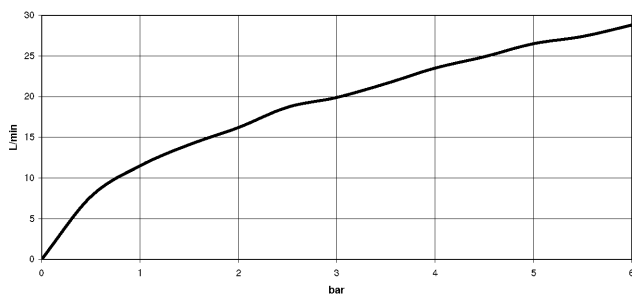

Flow rate chart

Codes & Standards

DIN 4109

EN 1717

EN 817

ISO 3822

Scottish Water
Byelaws

UK Water Supply
Regulations

Ü-Zeichen