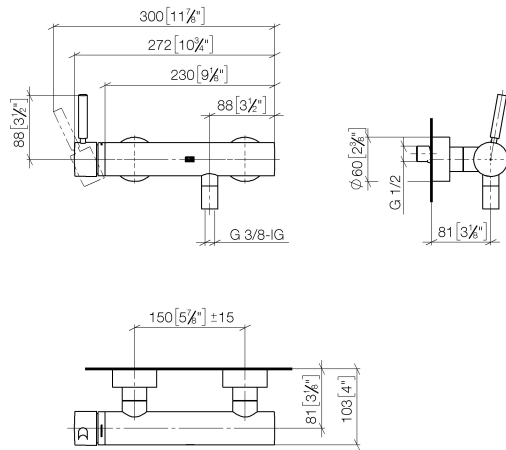

META Single-lever shower mixer for wall mounting - Chrome

33 300 660 Product version from 7/1/2023

- 3/8" shower outlet
- slide-on rosettes Ø 60 mm
- 1/2" connection
- gauge 150 mm - 15 mm
- WRAS

Intrinsic protection against back flow.

META Single-lever shower mixer for wall mounting - Chrome

33 300 660 Product version from 7/1/2023

mm [Inches]

Flow rate chart

Codes & Standards

DIN 4109

EN 1717

EN 817

ISO 3822

Scottish Water
Byelaws

UK Water Supply
Regulations

Ü-Zeichen

META Single-lever shower mixer for wall mounting - Chrome

33 300 660 Product version from 7/1/2023

Certificates

LGA_29

Spare parts list

No.	Item Number	Name	Quantity used	Delivery time
1	90 20 66 007 00-00	handle	1	10
2	09 28 30 032-00	cover	1	10
3	09 14 10 102 90	seal	1	2
4	09 24 04 296 90	nut	1	2
5	90 28 10 148 00 90	accessories	1	2
6	90 15 05 064 00 90	cartridge	1	2
7	04 11 04 030 00 90	connection	2	2
8	09 27 62 004-00	rosette	2	10
9	09 14 10 119 90	seal	2	2
10	09 29 05 005 20 90	nipple	2	60
11	09 14 10 008 90	seal	2	2
12	09 23 10 048-00	nut	2	10
13	09 18 40 059-00	sleeve	2	10
14	90 23 01 141 00 90	back-flow preventer	1	2
15	90 14 10 032 00 90	seal	1	2
16	09 24 03 115 20-00	nipple	1	10
17	90 21 02 069 00-00	cover	1	10