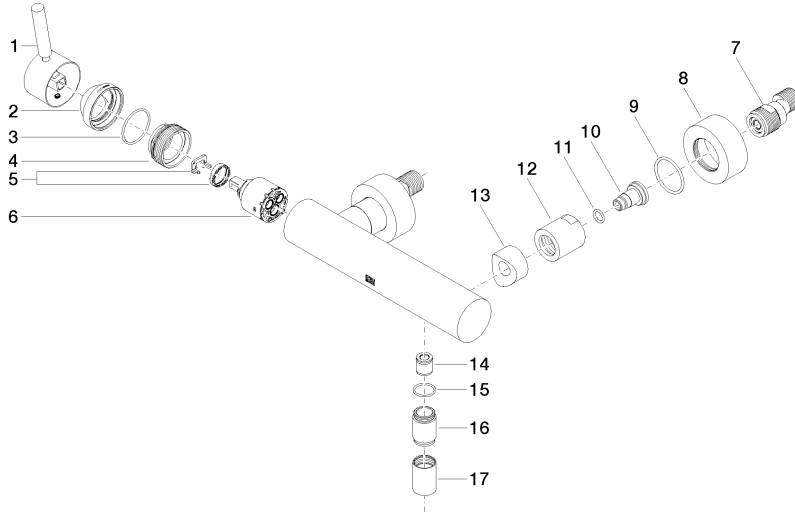

META Single-lever shower mixer for wall mounting - Light Gold

33 300 660 Product version from 7/1/2023

- 3/8" shower outlet
- slide-on rosettes Ø 60 mm
- 1/2" connection
- gauge 150 mm - 15 mm
- WRAS

Intrinsic protection against back flow.

META Single-lever shower mixer for wall mounting - Light Gold

33 300 660 Product version from 7/1/2023

mm [inches]

Flow rate chart

Codes & Standards

DIN 4109

ISO 3822

Ü-Zeichen

META Single-lever shower mixer for wall mounting - Light Gold

33 300 660 Product version from 7/1/2023

Certificates

LGA_29

META Single-lever shower mixer for wall mounting - Light Gold

33 300 660 Product version from 7/1/2023

Parts for other finishes can be found here: [Chrome](#)

Spare parts list

| No. | Item Number | Name | Quantity used | Delivery time |
|-----|--------------------|---------------------|---------------|---------------|
| 1 | 90 20 66 007 00-26 | handle | 1 | 30 |
| 2 | 09 28 30 032-26 | cover | 1 | 60 |
| 3 | 09 14 10 102 90 | seal | 1 | 2 |
| 4 | 09 24 04 296 90 | nut | 1 | 2 |
| 5 | 90 28 10 148 00 90 | accessories | 1 | 2 |
| 6 | 90 15 05 064 00 90 | cartridge | 1 | 2 |
| 7 | 04 11 04 030 00 90 | connection | 2 | 2 |
| 8 | 09 27 62 004-26 | rosette | 2 | 60 |
| 9 | 09 14 10 119 90 | seal | 2 | 2 |
| 10 | 09 29 05 005 20 90 | nipple | 2 | 60 |
| 11 | 09 14 10 008 90 | seal | 2 | 2 |
| 12 | 09 23 10 048-26 | nut | 2 | 60 |
| 13 | 09 18 40 059-26 | sleeve | 2 | 60 |
| 14 | 90 23 01 141 00 90 | back-flow preventer | 1 | 2 |
| 15 | 90 14 10 032 00 90 | seal | 1 | 2 |
| 16 | 09 24 03 115 20-26 | nipple | 1 | 60 |
| 17 | 90 21 02 069 00-26 | cover | 1 | 30 |