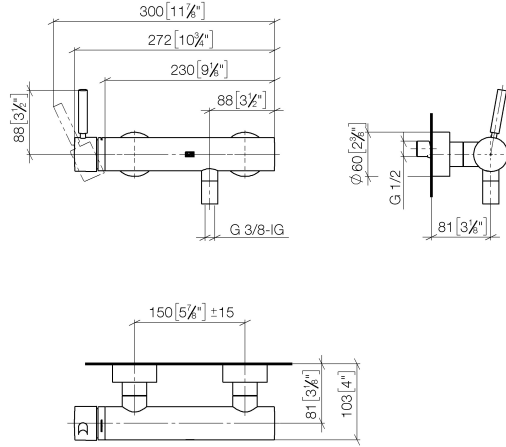

META Single-lever shower mixer for wall mounting - Light Gold

33 300 660 Product version from 7/1/2023

- 3/8" shower outlet
- slide-on rosettes Ø 60 mm
- 1/2" connection
- gauge 150 mm - 15 mm
- WRAS

Intrinsic protection against back flow.

META Single-lever shower mixer for wall mounting - Light Gold

33 300 660 Product version from 7/1/2023

mm [inches]

Flow rate chart

Codes & Standards

DIN 4109

ISO 3822

Ü-Zeichen

META Single-lever shower mixer for wall mounting - Light Gold

33 300 660 Product version from 7/1/2023

Certificates

LGA_29

META Single-lever shower mixer for wall mounting - Light Gold

33 300 660 Product version from 7/1/2023

Parts for other finishes can be found here: [Chrome](#)

Spare parts list

| No. | Item Number | Name | Quantity used | Delivery time |
|-----|--------------------|---------------------|---------------|---------------|
| 1 | 90 20 66 007 00-26 | handle | 1 | 30 |
| 2 | 09 28 30 032-26 | cover | 1 | 60 |
| 3 | 09 14 10 102 90 | seal | 1 | 2 |
| 4 | 09 24 04 296 90 | nut | 1 | 2 |
| 5 | 90 28 10 148 00 90 | accessories | 1 | 2 |
| 6 | 90 15 05 064 00 90 | cartridge | 1 | 2 |
| 7 | 04 11 04 030 00 90 | connection | 2 | 2 |
| 8 | 09 27 62 004-26 | rosette | 2 | 60 |
| 9 | 09 14 10 119 90 | seal | 2 | 2 |
| 10 | 09 29 05 005 20 90 | nipple | 2 | 60 |
| 11 | 09 14 10 008 90 | seal | 2 | 2 |
| 12 | 09 23 10 048-26 | nut | 2 | 60 |
| 13 | 09 18 40 059-26 | sleeve | 2 | 60 |
| 14 | 90 23 01 141 00 90 | back-flow preventer | 1 | 2 |
| 15 | 90 14 10 032 00 90 | seal | 1 | 2 |
| 16 | 09 24 03 115 20-26 | nipple | 1 | 60 |
| 17 | 90 21 02 069 00-26 | cover | 1 | 30 |