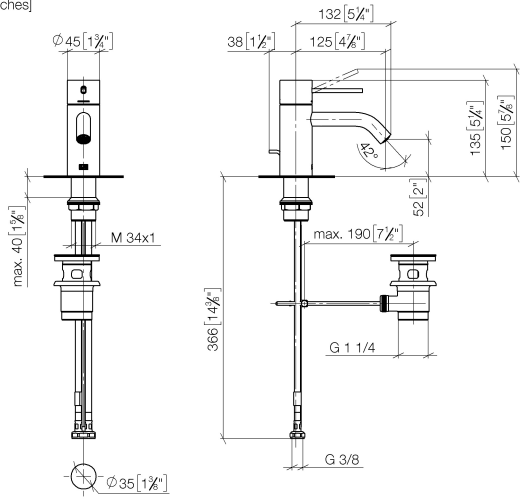

**META META SLIM Single-lever basin mixer with pop-up waste - Brushed Light Gold**

META

33 501 662

- 125mm projection
- fixed spout
- circular, air-enriched flow
- height of mixer 134 mm
- height up to aerator 52 mm
- hole diameter 35 mm
- 2x screw-in M 8 x 1 pressure hose, leak-tested
- max. flow 5.7 l/min
- lead-free
- This product can help a building meet the requirements of Green Building Rating Systems, e.g. LEED®, BREEAM®, DGNB
- WRAS 2003051

**META META SLIM Single-lever basin mixer with pop-up waste - Brushed Light Gold**

META

33 501 662  
mm [inches]

**Flow rate chart**

# META META SLIM Single-lever basin mixer with pop-up waste - Brushed Light Gold

META

33 501 662

**Product version from 10/1/2021**

Parts for other finishes can be found here: [Chrome](#)

META META SLIM Single-lever basin mixer with pop-up waste - Brushed Light  
Gold