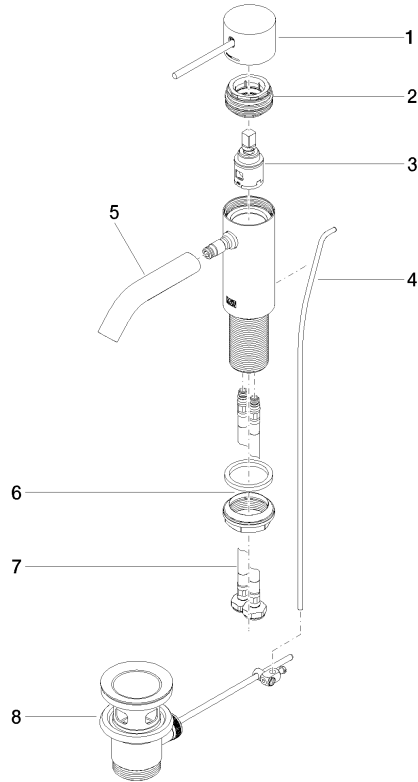

**META META SLIM Single-lever basin mixer with pop-up waste - Brushed Light Gold**

META

33 501 662

- 125mm projection
- fixed spout
- circular, air-enriched flow
- height of mixer 134 mm
- height up to aerator 52 mm
- hole diameter 35 mm
- 2x screw-in M 8 x 1 pressure hose, leak-tested
- max. flow 5.7 l/min
- lead-free
- This product can help a building meet the requirements of Green Building Rating Systems, e.g. LEED®, BREEAM®, DGNB
- WRAS 2003051

**META META SLIM Single-lever basin mixer with pop-up waste - Brushed Light Gold**

META

33 501 662  
mm [inches]

**Flow rate chart**

# META META SLIM Single-lever basin mixer with pop-up waste - Brushed Light Gold

META

33 501 662

**Product version from 10/1/2021**

Parts for other finishes can be found here: [Chrome](#)

META META SLIM Single-lever basin mixer with pop-up waste - Brushed Light  
Gold