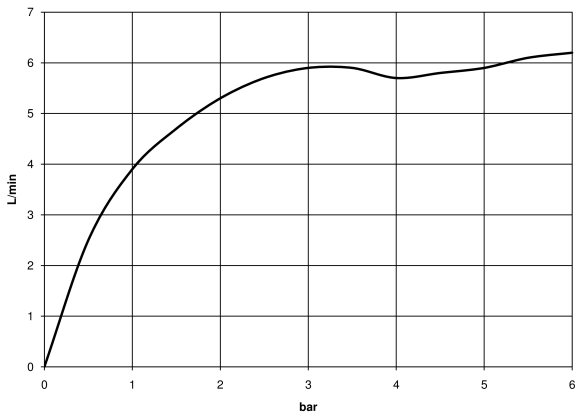

**META META SLIM Single-lever basin mixer with pop-up waste - Brushed Light Gold**

META

33 501 662

- 125mm projection
- fixed spout
- circular, air-enriched flow
- height of mixer 134 mm
- height up to aerator 52 mm
- hole diameter 35 mm
- 2x screw-in M 8 x 1 pressure hose, leak-tested
- max. flow 5.7 l/min
- lead-free
- This product can help a building meet the requirements of Green Building Rating Systems, e.g. LEED®, BREEAM®, DGNB
- WRAS 2003051

**META META SLIM Single-lever basin mixer with pop-up waste - Brushed Light Gold**

META

33 501 662  
mm [inches]

**Flow rate chart**