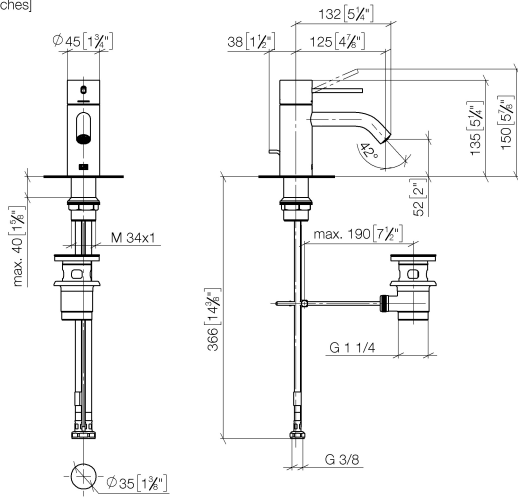

META META SLIM Single-lever basin mixer with pop-up waste - Brushed Chrome

META

33 501 662

- 125mm projection
- fixed spout
- circular, air-enriched flow
- height of mixer 134 mm
- height up to aerator 52 mm
- hole diameter 35 mm
- 2x screw-in M 8 x 1 pressure hose, leak-tested
- max. flow 5.7 l/min
- lead-free
- This product can help a building meet the requirements of Green Building Rating Systems, e.g. LEED®, BREEAM®, DGNB
- WRAS 2003051

META META SLIM Single-lever basin mixer with pop-up waste - Brushed Chrome

META

33 501 662
mm [inches]

Flow rate chart

Codes & Standards

DIN 4109

ISO 3822

Scottish Water
Byelaws

UK Water Supply
Regulations

Ü-Zeichen

META META SLIM Single-lever basin mixer with pop-up waste - Brushed
Chrome

META

33 501 662
Certificates

LGA_29

WRAS_2003

META META SLIM Single-lever basin mixer with pop-up waste - Brushed Chrome

META

33 501 662

Product version up to 1/23/2020

Product version from 1/23/2020

Product version from 10/1/2021

Parts for other finishes can be found here: [Chrome](#)

META META SLIM Single-lever basin mixer with pop-up waste - Brushed Chrome