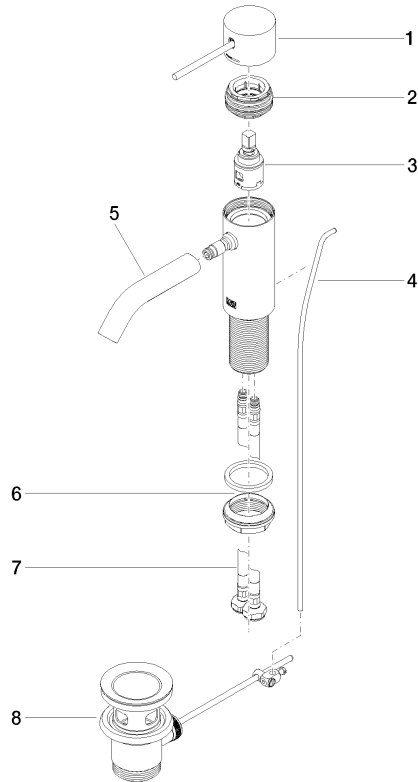

META META SLIM Single-lever basin mixer with pop-up waste - Brushed Chrome

META

33 501 662

- 125mm projection
- fixed spout
- circular, air-enriched flow
- height of mixer 134 mm
- height up to aerator 52 mm
- hole diameter 35 mm
- 2x screw-in M 8 x 1 pressure hose, leak-tested
- max. flow 5.7 l/min
- lead-free
- This product can help a building meet the requirements of Green Building Rating Systems, e.g. LEED®, BREEAM®, DGNB
- WRAS 2003051

META META SLIM Single-lever basin mixer with pop-up waste - Brushed Chrome

META

33 501 662
mm [inches]

Flow rate chart

Codes & Standards

DIN 4109

ISO 3822

Scottish Water
Byelaws

META

33 501 662

Product version up to 1/23/2020

Product version from 1/23/2020

Product version from 10/1/2021

Parts for other finishes can be found here: [Chrome](#)

META META SLIM Single-lever basin mixer with pop-up waste - Brushed Chrome

META

33 501 662

Spare parts list

Product version up to 1/23/2020

Product version from 1/23/2020

Product version from 10/1/2021

| No. | Item Number | Name | Quantity used | Delivery time |
|-----|--------------------|--------|---------------|---------------|
| | 90 20 66 020 00-93 | handle | 9 | 20 |