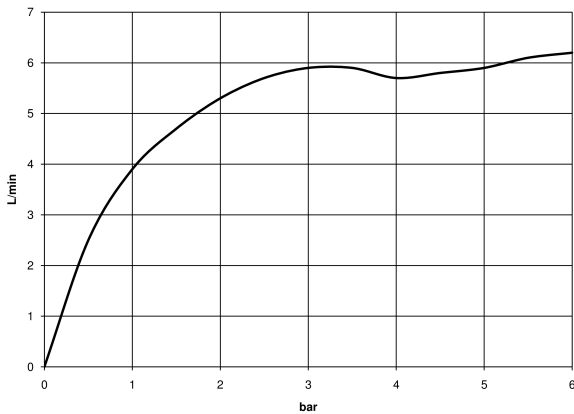

META META SLIM Single-lever basin mixer with pop-up waste - Brushed Chrome

META

33 501 662

- 125mm projection
- fixed spout
- circular, air-enriched flow
- height of mixer 134 mm
- height up to aerator 52 mm
- hole diameter 35 mm
- 2x screw-in M 8 x 1 pressure hose, leak-tested
- max. flow 5.7 l/min
- lead-free
- This product can help a building meet the requirements of Green Building Rating Systems, e.g. LEED®, BREEAM®, DGNB
- WRAS 2003051

META META SLIM Single-lever basin mixer with pop-up waste - Brushed Chrome

META

33 501 662
mm [inches]

Flow rate chart

Codes & Standards

DIN 4109

ISO 3822

Scottish Water
Byelaws