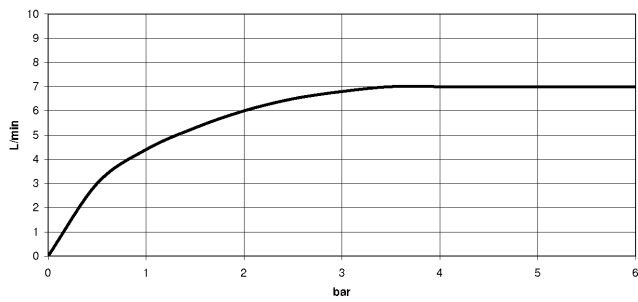

**EDITION PRO GRANDE Single-lever basin mixer without pop-up waste -
Chrome**

33 522 626

- 130mm projection
- fixed spout
- circular, air-enriched flow
- height of mixer 142 mm
- height up to aerator 51 mm
- hole diameter 35 mm
- 2x screw-in M 10 x 1 pressure hose, leak-tested
- max. flow 7 l/min
- lead-free
- WRAS 1805123

	Chrome	33 522 626-00
	Matte Black	33 522 626-33
	Brushed Chrome	33 522 626-93

EDITION PRO GRANDE Single-lever basin mixer without pop-up waste - Chrome

33 522 626
mm [inches]

Flow rate chart

Certificates