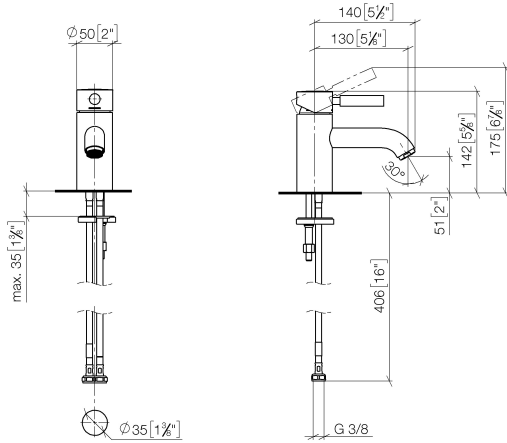

**EDITION PRO GRANDE Single-lever basin mixer without pop-up waste -
Chrome**

33 522 626

- 130mm projection
- fixed spout
- circular, air-enriched flow
- height of mixer 142 mm
- height up to aerator 51 mm
- hole diameter 35 mm
- 2x screw-in M 10 x 1 pressure hose, leak-tested
- max. flow 7 l/min
- lead-free
- WRAS 1805123

	Chrome	33 522 626-00
	Matte Black	33 522 626-33
	Brushed Chrome	33 522 626-93

EDITION PRO GRANDE Single-lever basin mixer without pop-up waste - Chrome

33 522 626
mm [inches]

Flow rate chart

Certificates

WRAS_1805123. LGA_9389.

**EDITION PRO GRANDE Single-lever basin mixer without pop-up waste -
Chrome**

33 522 626

Spare parts list

No.	Item Number	Name	Quantity used	Delivery time
1	90 20 62 047 00-00	handle	1	10
2	09 28 30 016-00	cover	1	10
3	09 14 10 134 90	seal	1	2
4	90 15 05 045 00 90	cartridge	1	2
5	09 14 10 003 90	seal	1	2
6	09 24 04 025 10 90	nipple	1	2
7	90 31 11 030 00 90	pin	1	2
8	09 11 06 063 10-00	spout	1	10
9	90 23 01 118 01-00	aerator	1	10
10	04 30 04 104 00 90	hose	2	2
11	04 30 11 038 00 90	fixing set	1	2
12	09 31 11 012 90	pin	1	2