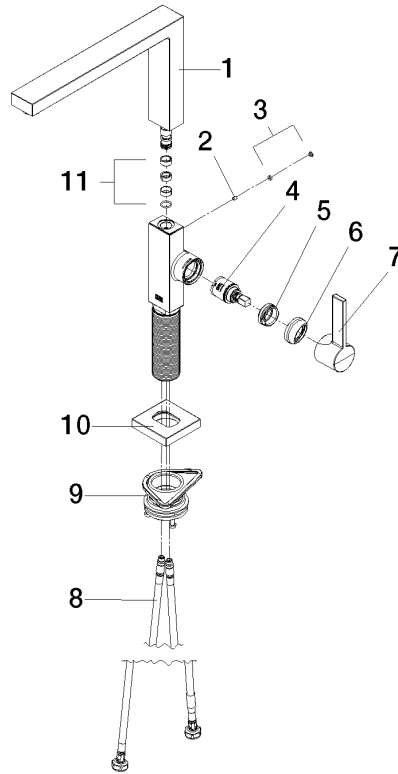

**LOT Single-lever mixer - Chrome**

LOT

33 800 680

- 236mm projection
- pivatable spout 360°
- air-enriched flow
- max. flow 8 l/min at 3 bar flow pressure
- lead-free
- This product can help a building meet the requirements of Green Building Rating Systems, e.g. LEED®, BREEAM®, DGNB

**Recommended miscellaneous**

**Strainer waste with control handle - Chrome** 10 711 970-00

**Recommended miscellaneous**

**Dispenser with rosette - Chrome** 82 439 970-00

33 800 680

**Flow rate chart**

**Certificates**

### Spare parts list

No.	Item Number	Name	Quantity used	Delivery time
1	90 11 06 218 00-00	spout	1	-
Spare part can no longer be ordered, please order the replacement item				
2	09 31 11 044 90	pin	1	2
3	90 31 20 087 00-00	plug	1	10
4	90 15 05 042 00 90	cartridge	1	2
5	09 24 04 266 90	nut	1	2
6	90 28 30 052 00-00	cover	1	10
7	90 20 86 004 00-00	handle	1	10
8	04 30 04 101 00 90	hose	2	2
9	90 30 10 057 00 90	fixing set	1	-
Spare part can no longer be ordered, please order the replacement item				
10	90 27 86 004 00-00	rosette	1	10
11	90 28 10 207 00 90	gasket kit	1	10