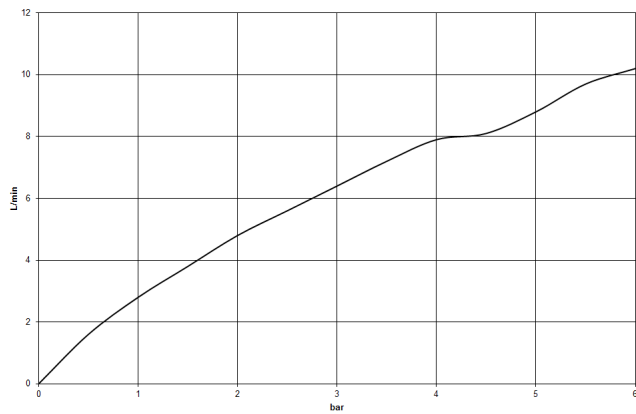

Flow rate chart

Codes & Standards

DIN 4109

ISO 3822

Scottish Water
Byelaws

UK Water Supply
Regulations

Ü-Zeichen