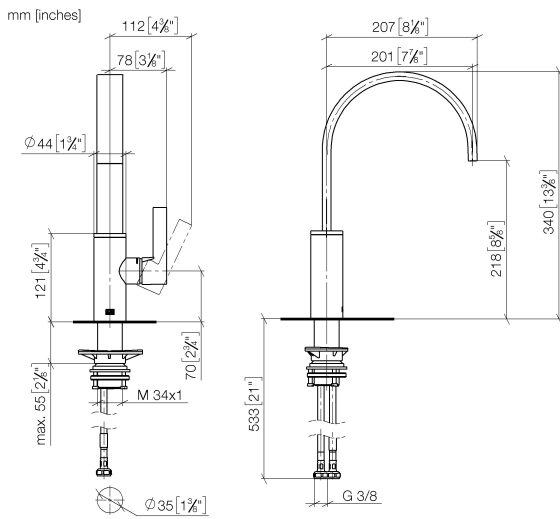

MEM Single-lever mixer - Brushed Champagne (22kt Gold)

MEM

33 800 682 Product version from 3/1/2023

- 201mm projection
- pivotable spout 360°
- Optional swivel limiter available with swivel limiter set 12 820 970 90
- air-enriched flow
- max. flow 6.3 l/min at 3 bar flow pressure
- lead-free
- This product can help a building meet the requirements of Green Building Rating Systems, e.g. LEED®, BREEAM®, DGNB
- WRAS

33 800 682 Product version from 3/1/2023

Flow rate chart

Codes & Standards

DIN 4109

ISO 3822

Scottish Water
Byelaws

UK Water Supply
Regulations

Ü-Zeichen

MEM Single-lever mixer - Brushed Champagne (22kt Gold)

MEM

33 800 682 Product version from 3/1/2023

Certificates

LGA_38

WRAS_240202

Spare parts list

No.	Item Number	Name	Quantity used	Delivery time
1	90 28 22 332 00-46	spout	1	-
Spare part can no longer be ordered, please order the replacement item				
2	09 19 86 012-46	cover	1	60
3	90 23 10 128 00 90	nut	1	2
4	90 15 05 042 00 90	cartridge	1	2
5	09 24 04 266 90	nut	1	2
6	90 28 30 052 00-46	cover	1	30
7	90 20 86 004 00-46	handle	1	30
8	04 23 10 044 08 90	fixing set	1	2
9	04 30 04 101 00 90	hose	2	2