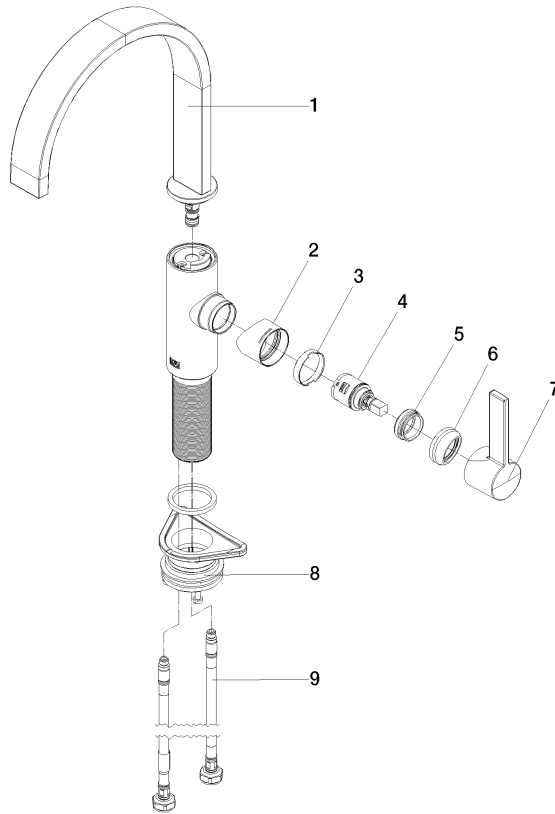

MEM Single-lever mixer - Brushed Champagne (22kt Gold)

MEM

33 800 682 Product version from 3/1/2023

Certificates

LGA_38

WRAS_240202

Spare parts list

No.	Item Number	Name	Quantity used	Delivery time
1	90 28 22 332 00-46	spout	1	-
Spare part can no longer be ordered, please order the replacement item				
2	09 19 86 012-46	cover	1	60
3	90 23 10 128 00 90	nut	1	2
4	90 15 05 042 00 90	cartridge	1	2
5	09 24 04 266 90	nut	1	2
6	90 28 30 052 00-46	cover	1	30
7	90 20 86 004 00-46	handle	1	30
8	04 23 10 044 08 90	fixing set	1	2
9	04 30 04 101 00 90	hose	2	2