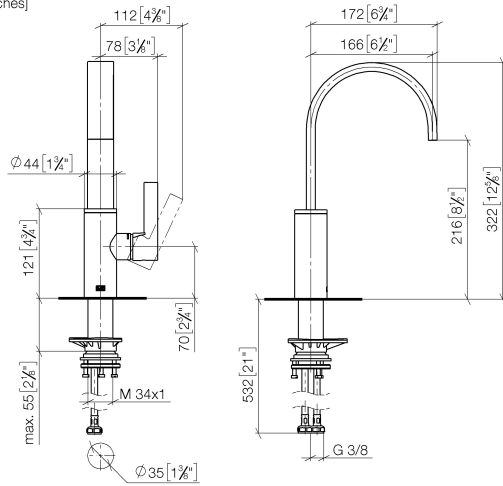

|  |   |               |
|--|---|---------------|
|  | <b>Strainer waste with control handle<br/>- Brushed Champagne (22kt Gold)</b> | 10 712 970-46 |
|--|---|---------------|

33 805 682

mm [inches]

**Flow rate chart**

**Codes & Standards**

DIN 4109

ISO 3822

Scottish Water  
Byelaws

UK Water Supply  
Regulations

**Ü-Zeichen**

MEM BAR TAP Single-lever mixer - Brushed Champagne (22kt Gold)

---