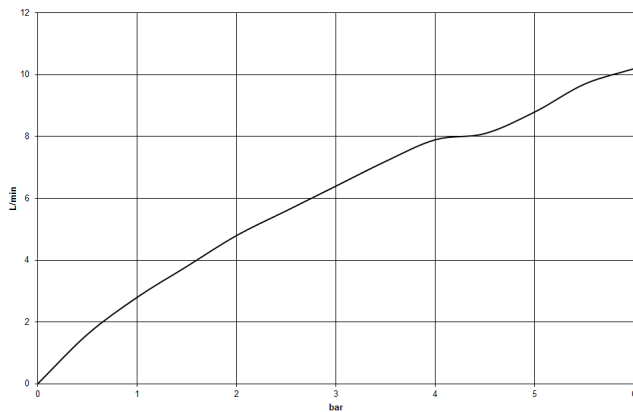

|  |   |               |
|--|---|---------------|
|  | <b>Strainer waste with control handle<br/>- Brushed Champagne (22kt Gold)</b> | 10 712 970-46 |
|--|---|---------------|

33 805 682

mm [inches]

**Flow rate chart**