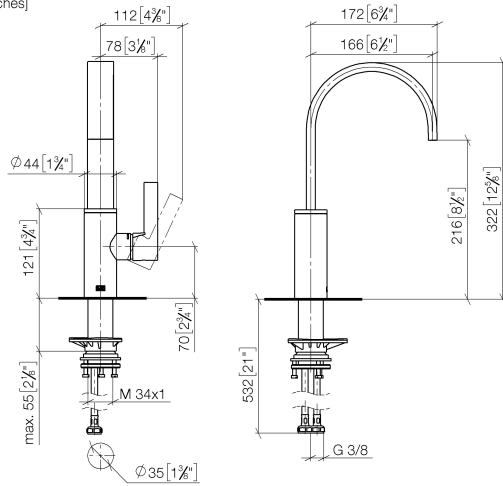

**MEM BAR TAP Single-lever mixer - Brushed Chrome**

MEM

33 805 682

- 166mm projection
- pivotable spout 360°
- Optional swivel limiter available with swivel limiter set 12 820 970 90
- air-enriched flow
- max. flow 6.3 l/min at 3 bar flow pressure
- lead-free
- This product can help a building meet the requirements of Green Building Rating Systems, e.g. LEED®, BREEAM®, DGNB
- WRAS 240202021

33 805 682

mm [inches]

**Flow rate chart**

**Codes & Standards**

DIN 4109

ISO 3822

Scottish Water  
Byelaws

UK Water Supply  
Regulations