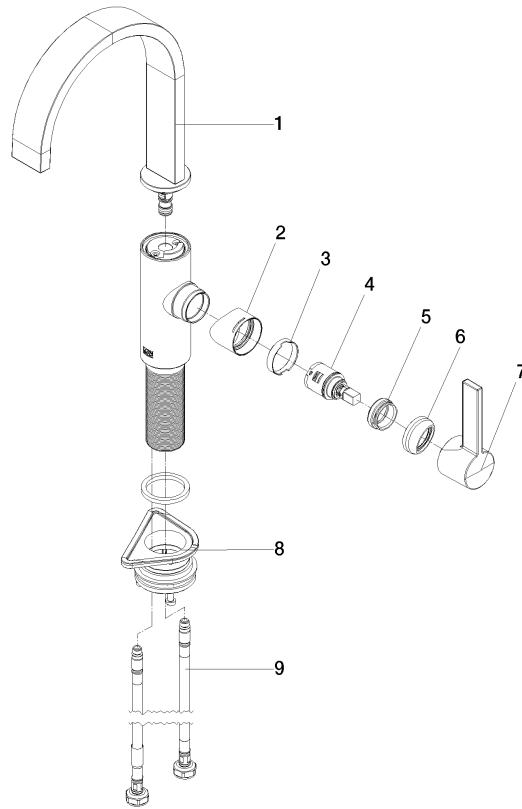

33 805 682

Product version from 3/1/2023