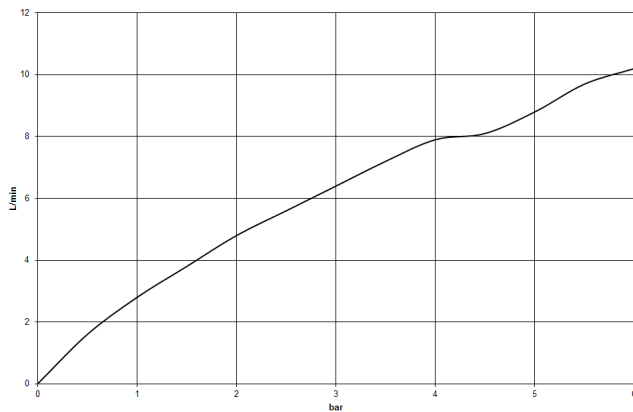

**MEM BAR TAP Single-lever mixer - Brushed Chrome**

MEM

33 805 682

- 166mm projection
- pivotable spout 360°
- Optional swivel limiter available with swivel limiter set 12 820 970 90
- air-enriched flow
- max. flow 6.3 l/min at 3 bar flow pressure
- lead-free
- This product can help a building meet the requirements of Green Building Rating Systems, e.g. LEED®, BREEAM®, DGNB
- WRAS 240202021

**Recommended miscellaneous**

**Swivel limitation set -** 12 820 970 90

**Recommended miscellaneous**

**Dispenser without rosette -  
Brushed Chrome** 82 424 970-93

**Recommended miscellaneous**

**Strainer waste with control handle -  
Brushed Chrome** 10 712 970-93

33 805 682

mm [inches]

**Flow rate chart**

**Codes & Standards**

DIN 4109

ISO 3822

Scottish Water  
Byelaws

UK Water Supply  
Regulations