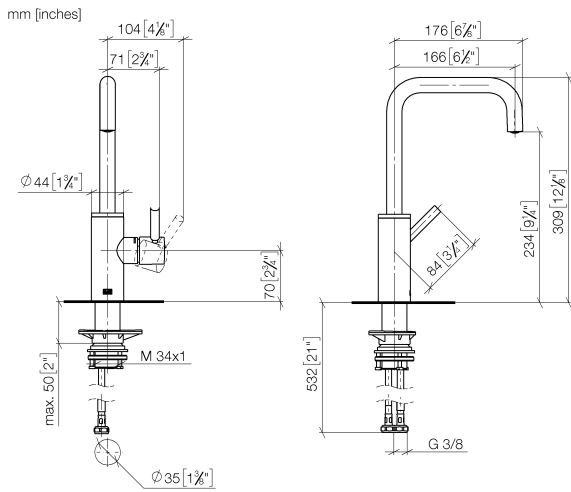

33 805 861

Flow rate chart

Codes & Standards

DIN 4109

ISO 3822

Scottish Water
Byelaws

UK Water Supply
Regulations

Ü-Zeichen

META SQUARE BAR TAP Single-lever mixer - Durabronss (23kt Gold)

META SQUARE

33 805 861

Certificates

LGA_38

WRAS_240102

33 805 861

META SQUARE BAR TAP Single-lever mixer - Durabronss (23kt Gold)

META SQUARE

33 805 861

Spare parts list

No.	Item Number	Name	Quantity used	Delivery time
	90 28 22 285 00-09	spout	10	-

Spare part can no longer be ordered, please order the replacement item