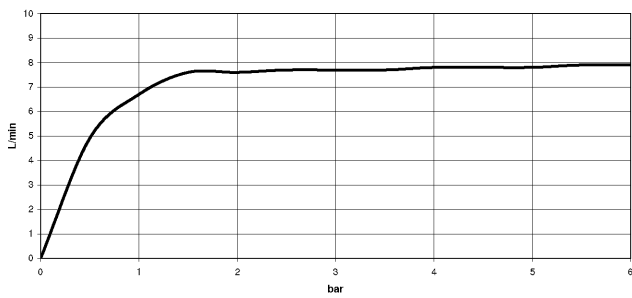

33 805 861

Flow rate chart

Codes & Standards

DIN 4109

ISO 3822

Scottish Water
Byelaws

UK Water Supply
Regulations

Ü-Zeichen