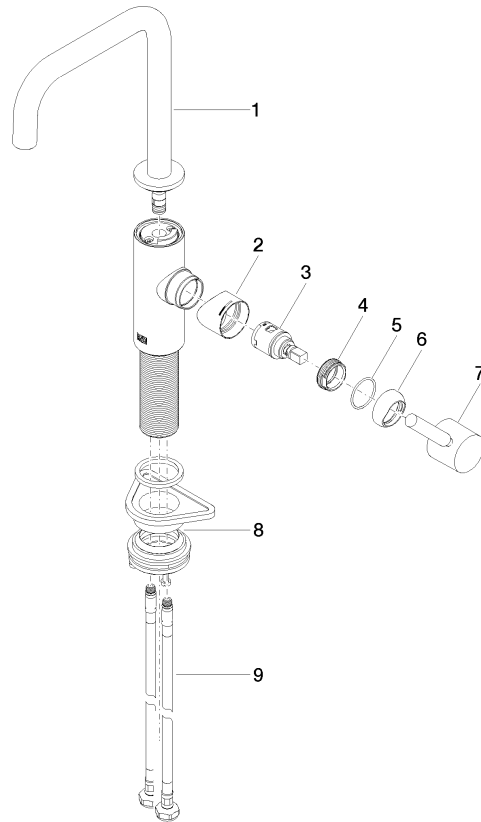

META SQUARE BAR TAP Single-lever mixer - Durabronss (23kt Gold)

META SQUARE

33 805 861

Certificates

LGA_38

WRAS_240102

33 805 861

META SQUARE BAR TAP Single-lever mixer - Durabronss (23kt Gold)

META SQUARE

33 805 861

Spare parts list

No.	Item Number	Name	Quantity used	Delivery time
	90 28 22 285 00-09	spout	10	-

Spare part can no longer be ordered, please order the replacement item