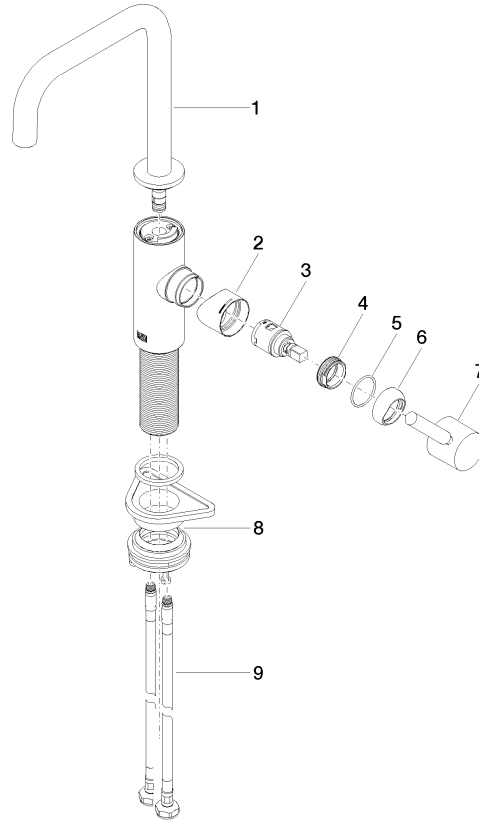

**META SQUARE BAR TAP Single-lever mixer - Brushed Durabron (23kt Gold) META SQUARE**

33 805 861

- 166mm projection
- pivotable spout 360°
- Optional swivel limiter available with swivel limiter set 12 820 970 90
- air-enriched flow
- max. flow 8 l/min at 3 bar flow pressure
- lead-free
- This product can help a building meet the requirements of Green Building Rating Systems, e.g. LEED®, BREEAM®, DGNB
- WRAS 240102021

**Recommended miscellaneous**

	<b>Dispenser without rosette - Brushed Durabron (23kt Gold)</b>	82 424 970-28
---	---	---------------

33 805 861

**Flow rate chart**

**Codes & Standards**

DIN 4109

ISO 3822

Scottish Water  
Byelaws

UK Water Supply  
Regulations

**Ü-Zeichen**

**META SQUARE BAR TAP Single-lever mixer - Brushed Durabron (23kt Gold) META SQUARE**

---

33 805 861

Certificates

---

LGA\_38

WRAS\_240102

33 805 861

**META SQUARE BAR TAP Single-lever mixer - Brushed Durabronze (23kt Gold) META SQUARE**

---

33 805 861

**Spare parts list**

No.	Item Number	Name	Quantity used	Delivery time
	90 28 22 285 00-28	spout	10	-