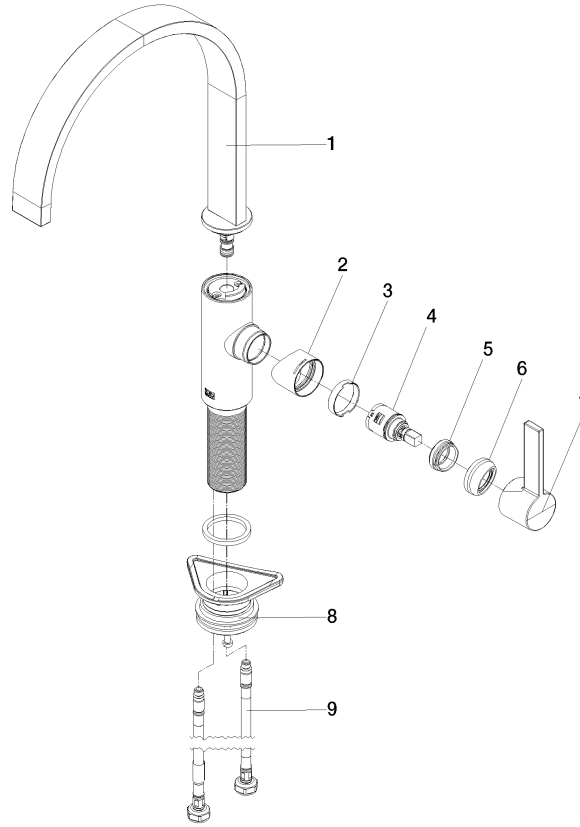

33 815 682

- 241mm projection
- pivotable spout 360°
- Optional swivel limiter available with swivel limiter set 12 820 970 90
- air-enriched flow
- max. flow 6.3 l/min at 3 bar flow pressure
- lead-free
- This product can help a building meet the requirements of Green Building Rating Systems, e.g. LEED®, BREEAM®, DGNB
- WRAS 240202021

**Recommended miscellaneous**

**Swivel limitation set -** 12 820 970 90

**Recommended miscellaneous**

**Dispenser without rosette -** 82 424 970-93  
**Brushed Chrome**

**Recommended miscellaneous**

**Strainer waste with control handle** 10 712 970-93  
**- Brushed Chrome**

33 815 682

**Flow rate chart**

**Certificates**

LGA\_38646.

WRAS\_240202021.

33 815 682

**Spare parts list**

No.	Item Number	Name	Quantity used	Delivery time
1	90 28 22 333 00-93	spout	1	-
Spare part can no longer be ordered, please order the replacement item				
2	09 19 86 012-93	cover	1	60
3	90 23 10 128 00 90	nut	1	2
4	90 15 05 042 00 90	cartridge	1	2
5	09 24 04 266 90	nut	1	2
6	90 28 30 052 00-93	cover	1	20
7	90 20 86 004 00-93	handle	1	-
Spare part can no longer be ordered, please order the replacement item				
8	04 23 10 044 08 90	fixing set	1	2
9	04 30 04 100 00 90	hose	2	2