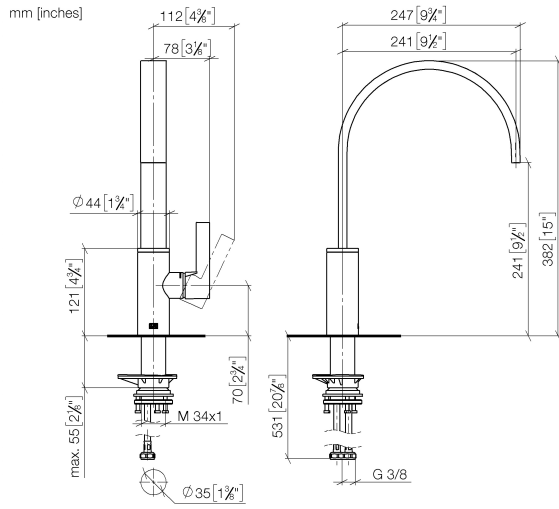

33 815 682

- 241mm projection
- pivotable spout 360°
- Optional swivel limiter available with swivel limiter set 12 820 970 90
- air-enriched flow
- max. flow 6.3 l/min at 3 bar flow pressure
- lead-free
- This product can help a building meet the requirements of Green Building Rating Systems, e.g. LEED®, BREEAM®, DGNB
- WRAS 240202021

**Recommended miscellaneous**

**Swivel limitation set -** 12 820 970 90

**Recommended miscellaneous**

**Dispenser without rosette -** 82 424 970-93  
**Brushed Chrome**

**Recommended miscellaneous**

**Strainer waste with control handle** 10 712 970-93  
**- Brushed Chrome**

33 815 682

**Flow rate chart**

**Certificates**

LGA\_38646.

WRAS\_240202021.

33 815 682

**Spare parts list**

No.	Item Number	Name	Quantity used	Delivery time
1	90 28 22 333 00-93	spout	1	-
Spare part can no longer be ordered, please order the replacement item				
2	09 19 86 012-93	cover	1	60
3	90 23 10 128 00 90	nut	1	2
4	90 15 05 042 00 90	cartridge	1	2
5	09 24 04 266 90	nut	1	2
6	90 28 30 052 00-93	cover	1	20
7	90 20 86 004 00-93	handle	1	-
Spare part can no longer be ordered, please order the replacement item				
8	04 23 10 044 08 90	fixing set	1	2
9	04 30 04 100 00 90	hose	2	2