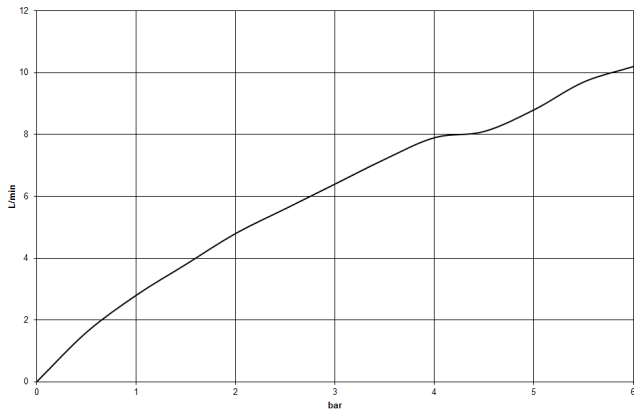

**Recommended miscellaneous**

**Swivel limitation set -** 12 820 970 90

**Recommended miscellaneous**

**Dispenser without rosette -** 82 424 970-93  
**Brushed Chrome**

**Recommended miscellaneous**

**Strainer waste with control handle** 10 712 970-93  
**- Brushed Chrome**

33 815 682

**Flow rate chart**

**Certificates**

LGA\_38646.

WRAS\_240202021.

33 815 682

**Spare parts list**

No.	Item Number	Name	Quantity used	Delivery time
1	90 28 22 333 00-93	spout	1	-
Spare part can no longer be ordered, please order the replacement item				
2	09 19 86 012-93	cover	1	60
3	90 23 10 128 00 90	nut	1	2
4	90 15 05 042 00 90	cartridge	1	2
5	09 24 04 266 90	nut	1	2
6	90 28 30 052 00-93	cover	1	20
7	90 20 86 004 00-93	handle	1	-
Spare part can no longer be ordered, please order the replacement item				
8	04 23 10 044 08 90	fixing set	1	2
9	04 30 04 100 00 90	hose	2	2