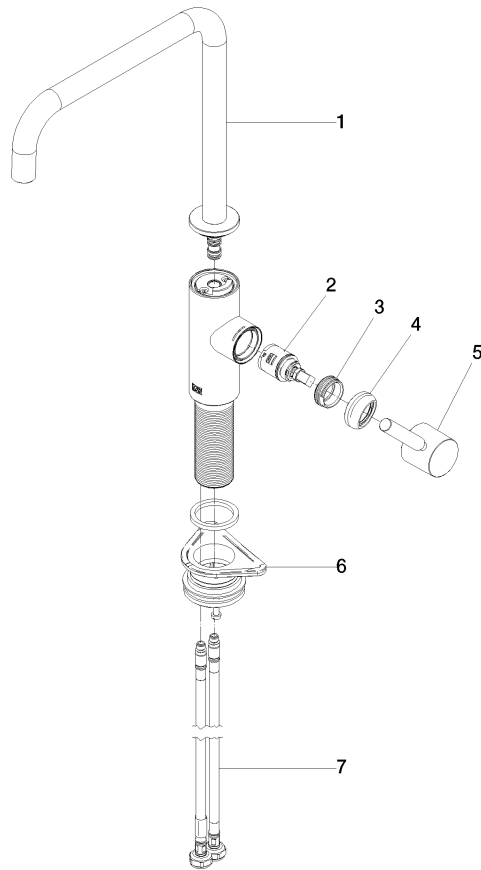

Recommended miscellaneous

	Dispenser without rosette - Brushed Platinum	82 424 970-06
---	---	---------------

33 815 861

mm [inches]

Flow rate chart

Codes & Standards

DIN 4109

ISO 3822

Scottish Water
Byelaws

UK Water Supply
Regulations

Ü-Zeichen

META SQUARE Single-lever mixer - Brushed Platinum

META SQUARE

33 815 861

Certificates

LGA_38

WRAS_240102

33 815 861

Product version from 2/1/2023

META SQUARE Single-lever mixer - Brushed Platinum

META SQUARE

33 815 861

Spare parts list

Product version from 2/1/2023

No.	Item Number	Name	Quantity used	Delivery time
	90 28 22 284 00-06	spout	8	10