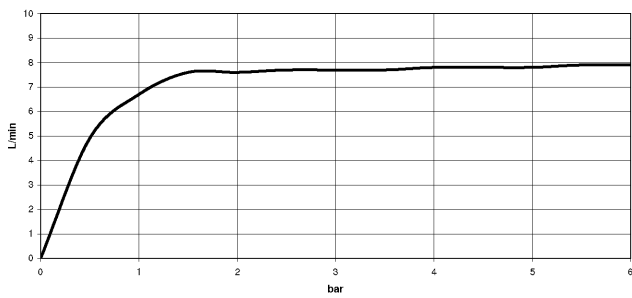

Flow rate chart

Codes & Standards

DIN 4109

ISO 3822

Scottish Water
Byelaws

UK Water Supply
Regulations

Ü-Zeichen