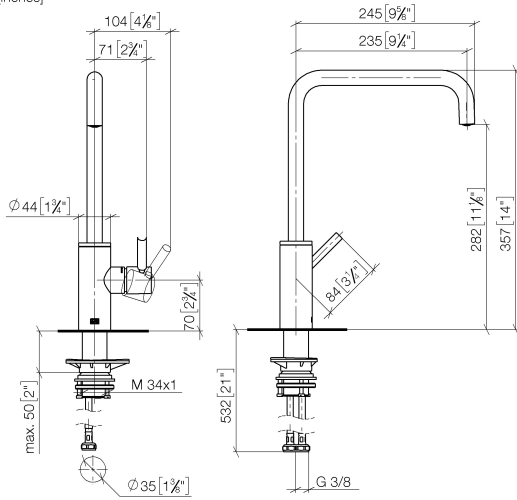

Recommended miscellaneous

	Dispenser without rosette - Brushed Platinum	82 424 970-06
---	---	---------------

33 815 861

mm [inches]

Flow rate chart

Codes & Standards

DIN 4109

ISO 3822

Scottish Water
Byelaws

UK Water Supply
Regulations

Ü-Zeichen

META SQUARE Single-lever mixer - Brushed Platinum

META SQUARE

33 815 861

Certificates

LGA_38

WRAS_240102

33 815 861

Product version from 2/1/2023

META SQUARE Single-lever mixer - Brushed Platinum

META SQUARE

33 815 861

Spare parts list

Product version from 2/1/2023

No.	Item Number	Name	Quantity used	Delivery time
	90 28 22 284 00-06	spout	8	10