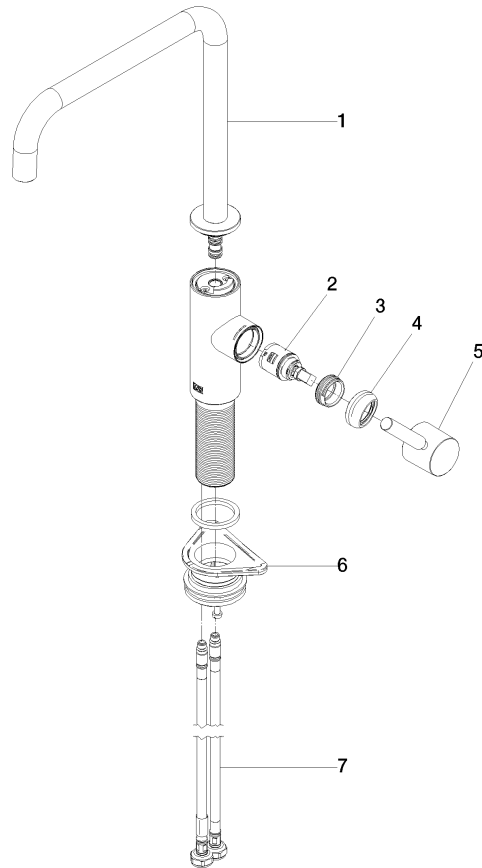

33 815 861

- 235mm projection
- pivotable spout 360°
- Optional swivel limiter available with swivel limiter set 12 820 970 90
- air-enriched flow
- max. flow 8 l/min at 3 bar flow pressure
- lead-free
- This product can help a building meet the requirements of Green Building Rating Systems, e.g. LEED®, BREEAM®, DGNB

**Recommended miscellaneous**

**Swivel limitation set -** 12 820 970 90

**Recommended miscellaneous**

**Dispenser without rosette - Champagne (22kt Gold)** 82 424 970-47

**Recommended miscellaneous**

**Strainer waste with control handle - Champagne (22kt Gold)** 10 712 970-47

33 815 861

mm [inches]

**Flow rate chart**

**Certificates**

LGA\_38642.

WRAS\_240102021.

33 815 861

**Spare parts list**

No.	Item Number	Name	Quantity used	Delivery time
1	90 28 22 284 00-47	spout	1	30
2	90 15 05 042 00 90	cartridge	1	2
3	09 24 04 266 90	nut	1	2
4	90 28 30 052 00-47	cover	1	30
5	90 20 66 033 00-47	handle	1	30
6	04 23 10 044 08 90	fixing set	1	2
7	04 30 04 101 00 90	hose	2	2