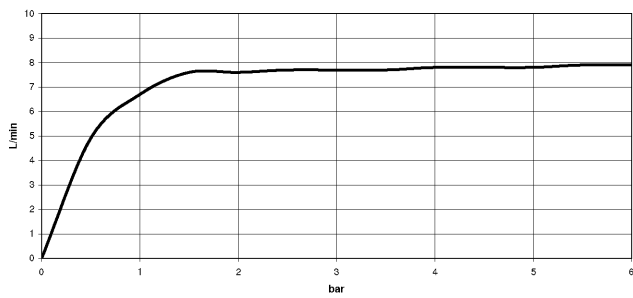

33 815 861

- 235mm projection
- pivotable spout 360°
- Optional swivel limiter available with swivel limiter set 12 820 970 90
- air-enriched flow
- max. flow 8 l/min at 3 bar flow pressure
- lead-free
- This product can help a building meet the requirements of Green Building Rating Systems, e.g. LEED®, BREEAM®, DGNB

**Recommended miscellaneous**

**Swivel limitation set -** 12 820 970 90

**Recommended miscellaneous**

**Dispenser without rosette - Champagne (22kt Gold)** 82 424 970-47

**Recommended miscellaneous**

**Strainer waste with control handle - Champagne (22kt Gold)** 10 712 970-47

33 815 861

mm [inches]

**Flow rate chart**

**Certificates**

LGA\_38642.

WRAS\_240102021.

33 815 861

**Spare parts list**