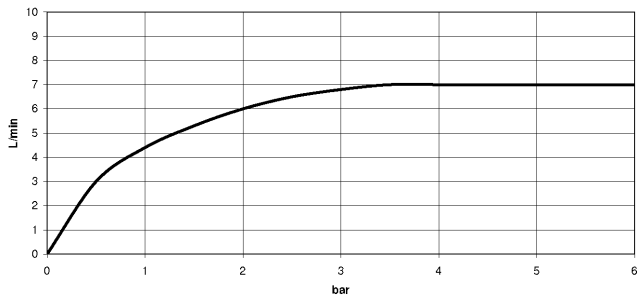

Flow rate chart

Certificates

LGA_29299.