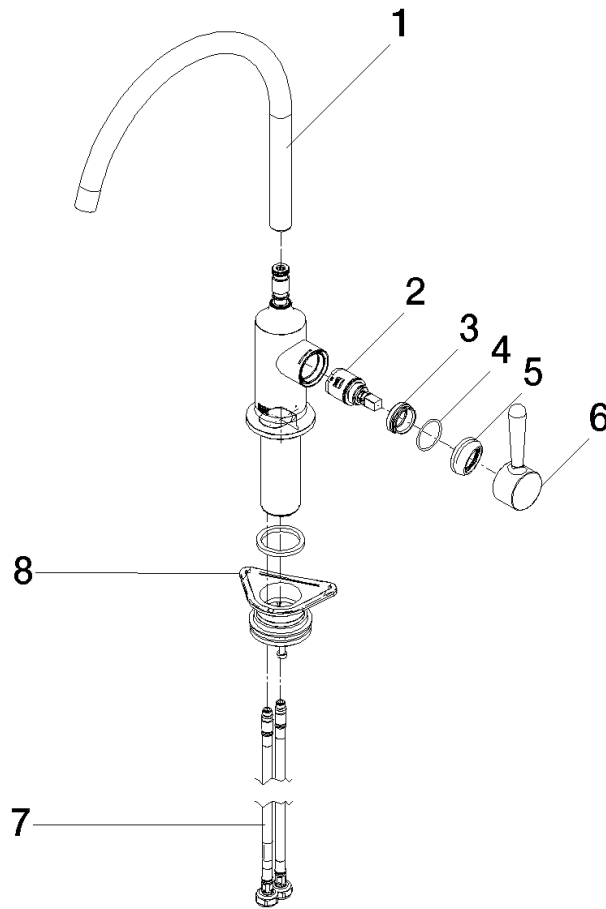

33 816 809

- 241mm projection
- pivotable spout 360°
- air-enriched flow
- max. flow 7 l/min at 3 bar flow pressure
- lead-free
- This product can help a building meet the requirements of Green Building Rating Systems, e.g. LEED®, BREEAM®, DGNB

### Spare parts list

No.	Item Number	Name	Quantity used	Delivery time
1	90 28 22 396 00-00	spout	1	10
2	90 15 05 042 00 90	cartridge	1	2
3	09 24 04 266 90	nut	1	2
4	09 14 10 091 90	seal	1	2
5	90 28 30 052 00-00	cover	1	10
6	90 20 80 050 00-00	handle	1	10
7	04 30 04 100 00 90	hose	2	2
8	04 23 10 044 08 90	fixing set	1	2