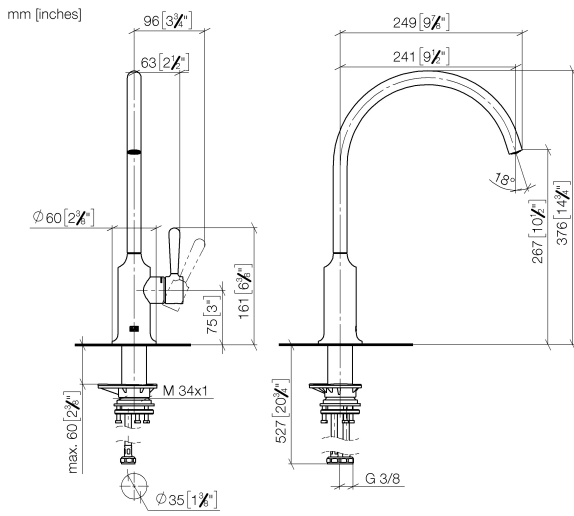

33 816 809

Flow rate chart

Certificates

LGA_29299.