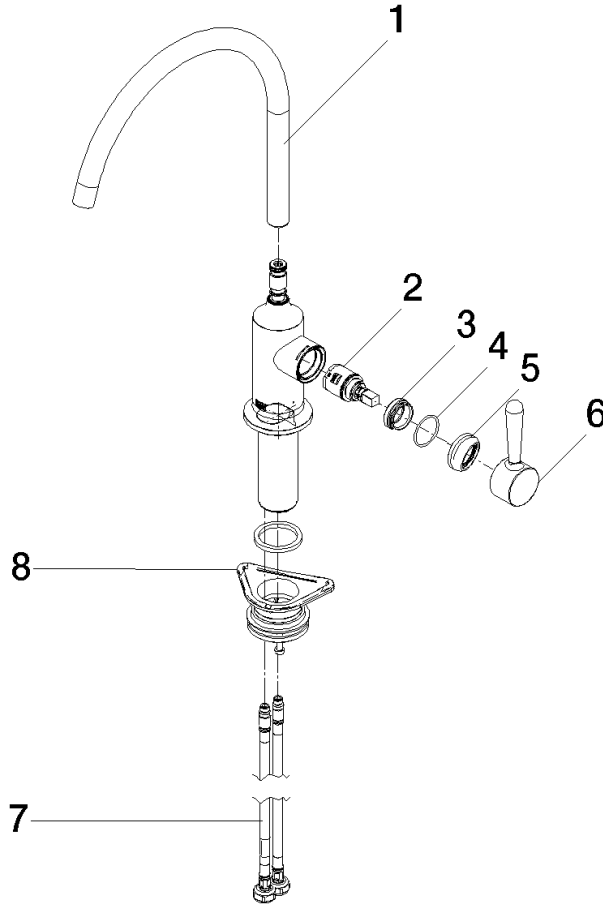

UK Water Supply  
Regulations

Ü-Zeichen

VAIA Single-lever mixer - Durabronss (23kt Gold)

---

VAIA

33 816 809

Certificates

---

LGA\_29

WRAS\_240602

33 816 809

**Product version from 7/1/2023**

Parts for other finishes can be found here: [Chrome](#)

VAIA Single-lever mixer - Durabronss (23kt Gold)

VAIA

33 816 809

**Spare parts list**

**Product version from 7/1/2023**

No.	Item Number	Name	Quantity used	Delivery time
	90 28 22 396 00-09	spout	9	40