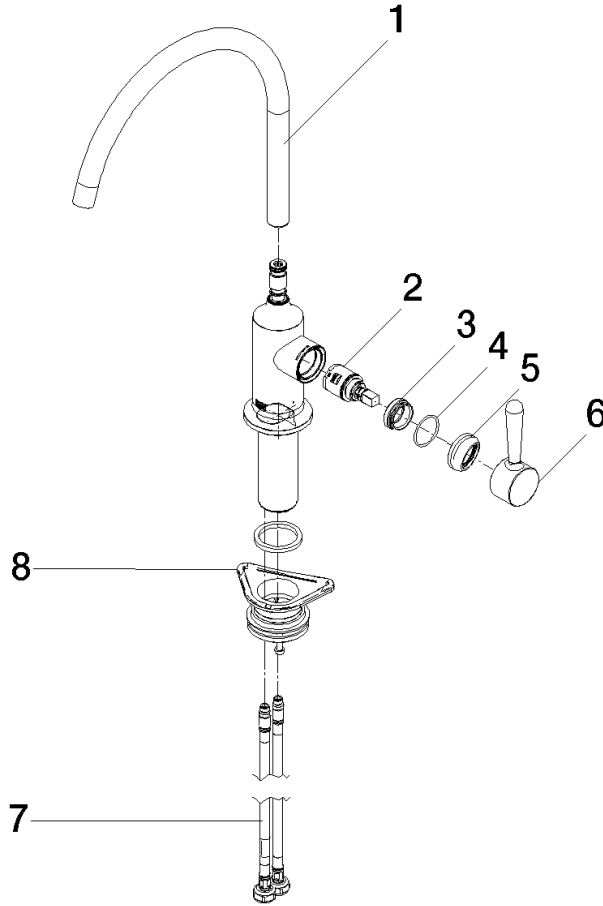

33 816 809

Product version from 7/1/2023

Parts for other finishes can be found here: [Chrome](#)