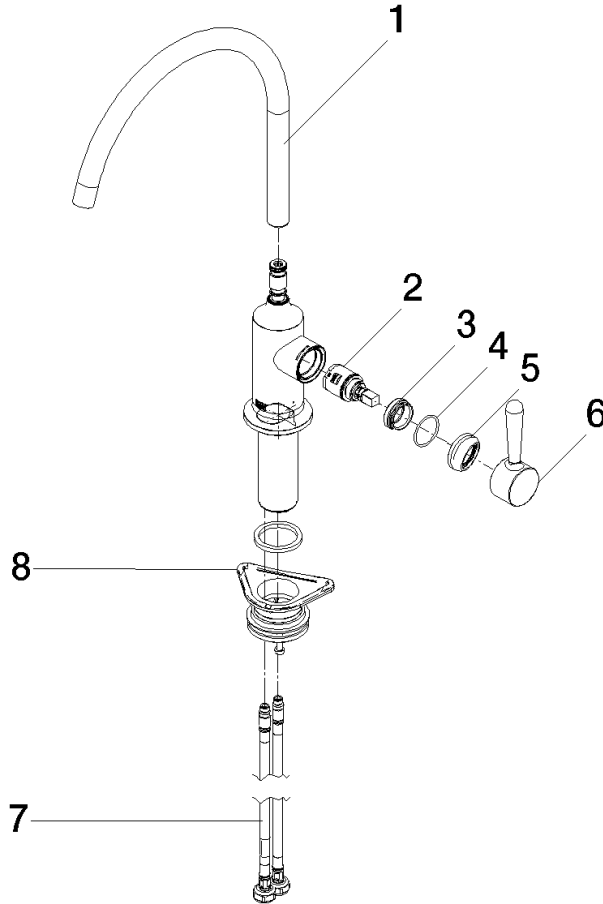

VAIA Single-lever mixer - Brushed Durabron (23kt Gold)

VAIA

33 816 809

- 241mm projection
- pivotable spout 360°
- air-enriched flow
- max. flow 7 l/min at 3 bar flow pressure
- lead-free
- This product can help a building meet the requirements of Green Building Rating Systems, e.g. LEED®, BREEAM®, DGNB

UK Water Supply
Regulations

Ü-Zeichen

VAIA Single-lever mixer - Brushed Durabron (23kt Gold)

VAIA

33 816 809

Certificates

LGA_29

WRAS_240602

33 816 809

Product version from 7/1/2023

Parts for other finishes can be found here: [Chrome](#)

VAIA Single-lever mixer - Brushed Durabron (23kt Gold)

VAIA

33 816 809

Spare parts list

Product version from 7/1/2023

No.	Item Number	Name	Quantity used	Delivery time
	90 28 22 396 00-28	spout	9	20