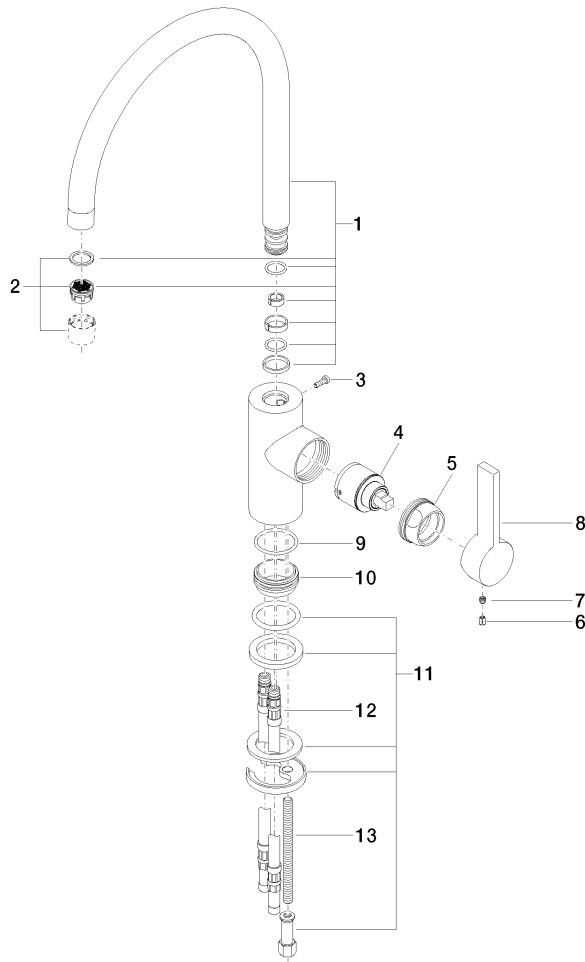

33 816 875

- 241mm projection
- pivotable spout 360°
- air-enriched flow
- height of mixer 393 mm
- height up to aerator 240 mm
- hole diameter 35 mm
- max. flow 8 l/min at 3 bar flow pressure
- lead-free
- This product can help a building meet the requirements of Green Building Rating Systems, e.g. LEED®, BREEAM®, DGNB
- WRAS 2101012

UK Water Supply  
Regulations

Ü-Zeichen

VA-Zeichen

TARA ULTRA Single-lever mixer - Brushed Durabronz (23kt Gold)

TARA ULTRA

33 816 875

Certificates

GDV\_0400

Product version from 5/3/2021

**Product version from 6/1/2022**

Parts for other finishes can be found here: [Chrome](#)

TARA ULTRA Single-lever mixer - Brushed Durabronze (23kt Gold)

TARA ULTRA

33 816 875

Spare parts list

**Product version from 6/1/2022**

| No. | Item Number        | Name  | Quantity used | Delivery time |
|-----|--------------------|-------|---------------|---------------|
|     | 90 28 22 202 02-28 | spout | 14            | 20            |