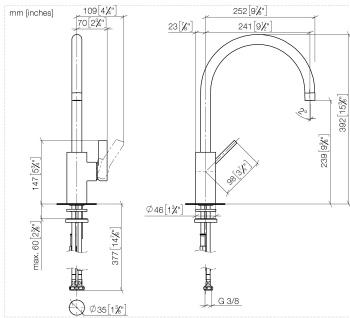

33 816 875

Flow rate chart

Codes & Standards

DIN 4109

EN 817

Executive Order
no. 1007

ISO 3822

Scottish Water
Byelaws

UK Water Supply
Regulations

Ü-Zeichen

VA-Zeichen