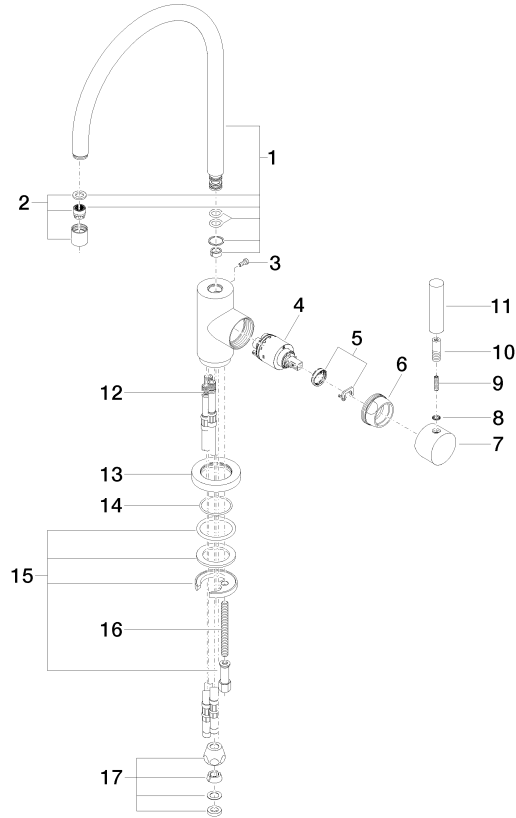

TARA Single-lever mixer for rinsing/Profi spray - Platinum

33 826 888

- 235mm projection
- pivotable spout 360°
- air-enriched flow
- height of mixer 400 mm
- height up to aerator 230 mm
- single-lever mixer hole diameter 35mm
- max. flow 7 l/min at 3 bar flow pressure
- lead-free
- WRAS 2311044
- This product can help a building meet the requirements of Green Building Rating Systems, e.g. LEED®, BREEAM®, DGNB

Flow rate chart

Certificates

LGA_18901.

ETA_18524.

WRAS_2311044.

TARA Single-lever mixer for rinsing/Profi spray - Platinum

33 826 888

Parts for other finishes can be found here: [Chrome](#)

Spare parts list

| No. | Item Number | Name | Quantity used | Delivery time |
|-----|--------------------|--------------------|---------------|---------------|
| 1 | 90 28 22 049 02-08 | spout | 1 | 40 |
| 2 | 90 23 01 028 03-08 | aerator | 1 | 40 |
| 3 | 09 30 30 054 90 | screw | 1 | 2 |
| 4 | 90 15 05 065 00 90 | cartridge | 1 | 2 |
| 5 | 90 28 10 148 00 90 | accessories | 1 | 2 |
| 6 | 09 24 04 107-08 | nut | 1 | 40 |
| 7 | 90 20 88 040 00-08 | handle | 1 | 40 |
| 8 | 90 30 11 032 00 90 | disc | 1 | 2 |
| 9 | 09 31 11 010 90 | pin | 1 | 2 |
| 10 | 90 24 04 048 00-08 | nipple | 1 | 40 |
| 11 | 11 170 880-08 | handle | 1 | 40 |
| 12 | 04 30 04 064 00 90 | hose | 3 | 60 |
| 13 | 09 28 10 055-08 | rosette | 1 | 40 |
| 14 | 09 14 10 034 90 | seal | 1 | 2 |
| 15 | 04 30 11 038 00 90 | fixing set | 1 | 2 |
| 16 | 09 31 11 011 90 | pin | 1 | 2 |
| 17 | 90 23 30 040 00-08 | threaded connector | 1 | 40 |