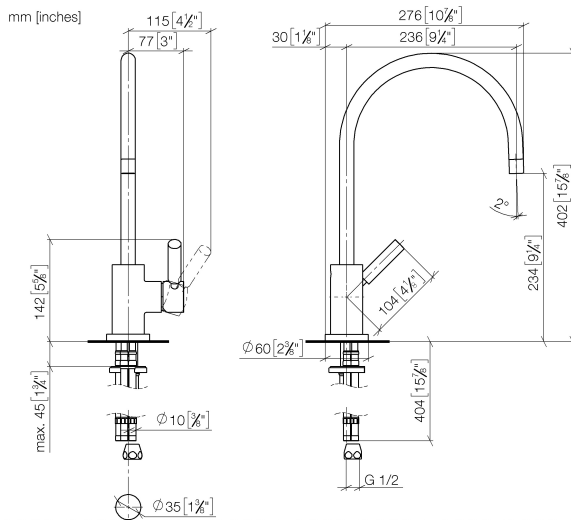

TARA Single-lever mixer for rinsing/Profi spray - Platinum

33 826 888

- 235mm projection
- pivotable spout 360°
- air-enriched flow
- height of mixer 400 mm
- height up to aerator 230 mm
- single-lever mixer hole diameter 35mm
- max. flow 7 l/min at 3 bar flow pressure
- lead-free
- WRAS 2311044
- This product can help a building meet the requirements of Green Building Rating Systems, e.g. LEED®, BREEAM®, DGNB

Flow rate chart

Certificates

LGA_18901.

ETA_18524.

WRAS_2311044.

TARA Single-lever mixer for rinsing/Profi spray - Platinum

33 826 888

Parts for other finishes can be found here: [Chrome](#)

Spare parts list

| No. | Item Number | Name | Quantity used | Delivery time |
|-----|--------------------|--------------------|---------------|---------------|
| 1 | 90 28 22 049 02-08 | spout | 1 | 40 |
| 2 | 90 23 01 028 03-08 | aerator | 1 | 40 |
| 3 | 09 30 30 054 90 | screw | 1 | 2 |
| 4 | 90 15 05 065 00 90 | cartridge | 1 | 2 |
| 5 | 90 28 10 148 00 90 | accessories | 1 | 2 |
| 6 | 09 24 04 107-08 | nut | 1 | 40 |
| 7 | 90 20 88 040 00-08 | handle | 1 | 40 |
| 8 | 90 30 11 032 00 90 | disc | 1 | 2 |
| 9 | 09 31 11 010 90 | pin | 1 | 2 |
| 10 | 90 24 04 048 00-08 | nipple | 1 | 40 |
| 11 | 11 170 880-08 | handle | 1 | 40 |
| 12 | 04 30 04 064 00 90 | hose | 3 | 60 |
| 13 | 09 28 10 055-08 | rosette | 1 | 40 |
| 14 | 09 14 10 034 90 | seal | 1 | 2 |
| 15 | 04 30 11 038 00 90 | fixing set | 1 | 2 |
| 16 | 09 31 11 011 90 | pin | 1 | 2 |
| 17 | 90 23 30 040 00-08 | threaded connector | 1 | 40 |