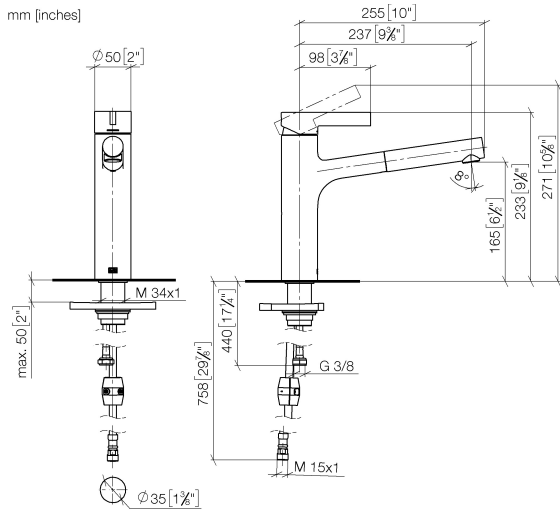

## DORNBACHT LYV Single-lever mixer Pull-out - Soft Black

---

33 845 110

- 237mm projection
- pivotable spout 120°
- air-enriched flow and spray flow
- fabric braided hose 1500 mm
- max. flow 8.8 l/min at 3 bar flow pressure

### Flow rate chart

### Spare parts list

No.	Item Number	Name	Quantity used	Delivery time
	90 20 81 001 00-69	handle	15	2