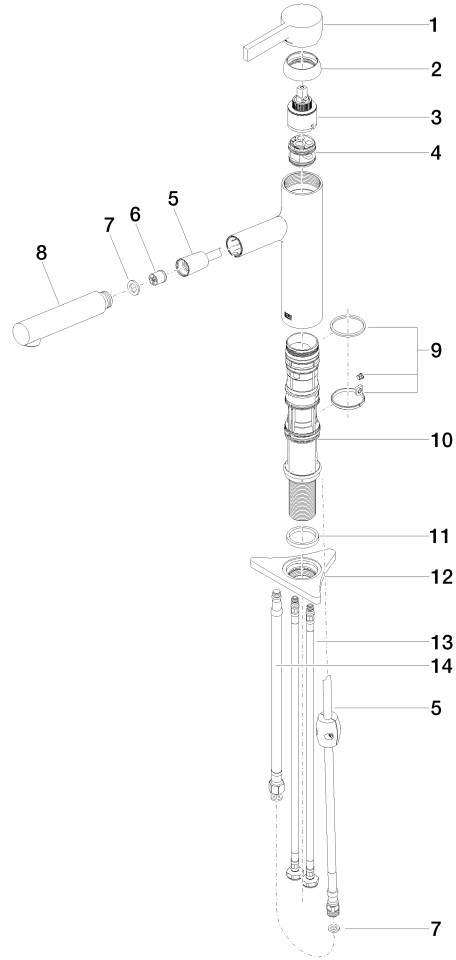

### Flow rate chart

# DORNBACHT LYV Single-lever mixer Pull-out - Soft Black

33 845 110

Parts for other finishes can be found here: [Chrome](#)

### Spare parts list

No.	Item Number	Name	Quantity used	Delivery time
	90 20 81 001 00-69	handle	15	2