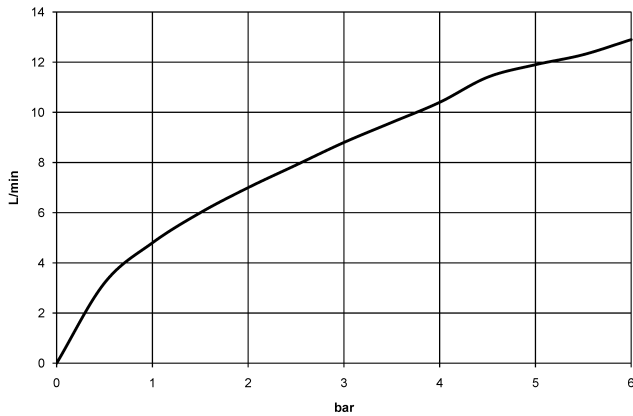

## DORNBACHT LYV Single-lever mixer Pull-out - Soft Black

---

33 845 110

- 237mm projection
- pivotable spout 120°
- air-enriched flow and spray flow
- fabric braided hose 1500 mm
- max. flow 8.8 l/min at 3 bar flow pressure

### Flow rate chart