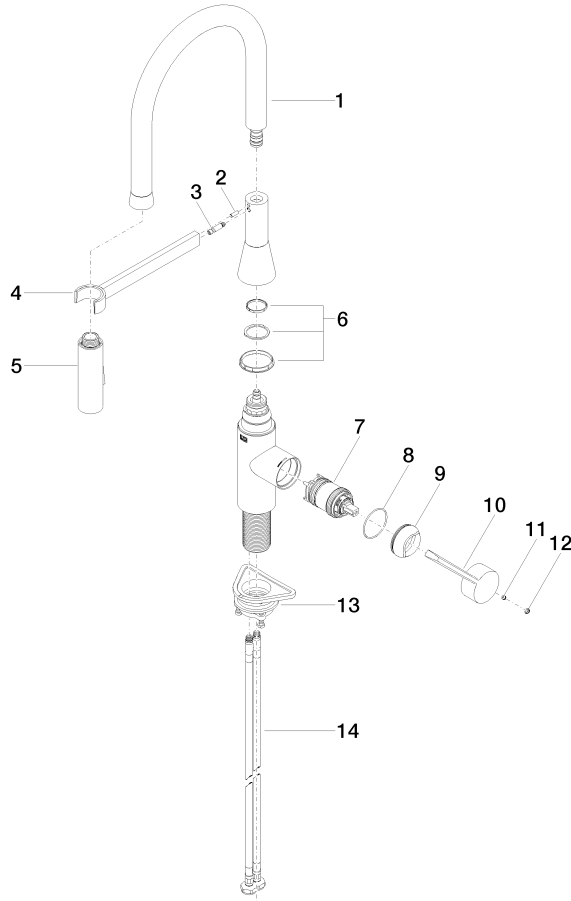

33 865 895

- 200mm projection
- Flexible silicone hose with large operating range of up to 350 mm
- pivotable spout 360°
- Optional swivel limiter available with swivel limiter set 12 821 970 90
- This product can help a building meet the requirements of Green Building Rating Systems, e.g. LEED®, BREEAM®, DGNB
- air-enriched flow and spray flow
- height of mixer 451 mm
- height up to aerator 119 mm
- hole diameter 35 mm
- sprayface with anti-scaling system
- max. flow 9.5 l/min at 3 bar flow pressure
- lead-free

Recommended miscellaneous

Swivel limitation set - 12 821 970 90

Recommended miscellaneous

Dispenser without rosette - Champagne (22kt Gold) 82 424 970-47

Recommended miscellaneous

Strainer waste with control handle - Champagne (22kt Gold) 10 712 970-47

33 865 895

Flow rate chart

33 865 895

Spare parts list

No.	Item Number	Name	Quantity used	Delivery time
1	90 30 02 100 00-47	hose	1	30
2	09 31 11 040 90	pin	1	2
3	09 31 11 209 90	pin	1	2
4	90 17 20 045 00-47	holder	1	30
5	04 12 11 150 00 90	shower	1	2
6	90 28 10 161 00 90	set	1	2
7	90 15 05 064 05 90	cartridge	1	2
8	09 14 10 190 90	seal	1	2
9	09 28 30 030-47	cover	1	60
10	09 20 89 020-47	handle	1	30
11	90 31 11 063 00 90	pin	1	2
12	90 31 20 087 00-47	plug	1	30
13	04 30 11 040 00 90	fixing set	1	2
14	04 30 04 101 00 90	hose	2	2