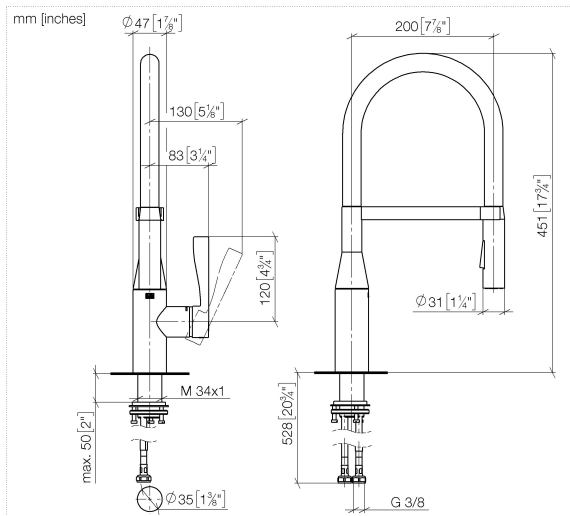

33 865 895

- 200mm projection
- Flexible silicone hose with large operating range of up to 350 mm
- pivotable spout 360°
- Optional swivel limiter available with swivel limiter set 12 821 970 90
- This product can help a building meet the requirements of Green Building Rating Systems, e.g. LEED®, BREEAM®, DGNB
- air-enriched flow and spray flow
- height of mixer 451 mm
- height up to aerator 119 mm
- hole diameter 35 mm
- sprayface with anti-scaling system
- max. flow 9.5 l/min at 3 bar flow pressure
- lead-free

Recommended miscellaneous

Swivel limitation set - 12 821 970 90

Recommended miscellaneous

Dispenser without rosette - Champagne (22kt Gold) 82 424 970-47

Recommended miscellaneous

Strainer waste with control handle - Champagne (22kt Gold) 10 712 970-47

33 865 895

Flow rate chart

33 865 895

Spare parts list

No.	Item Number	Name	Quantity used	Delivery time
1	90 30 02 100 00-47	hose	1	30
2	09 31 11 040 90	pin	1	2
3	09 31 11 209 90	pin	1	2
4	90 17 20 045 00-47	holder	1	30
5	04 12 11 150 00 90	shower	1	2
6	90 28 10 161 00 90	set	1	2
7	90 15 05 064 05 90	cartridge	1	2
8	09 14 10 190 90	seal	1	2
9	09 28 30 030-47	cover	1	60
10	09 20 89 020-47	handle	1	30
11	90 31 11 063 00 90	pin	1	2
12	90 31 20 087 00-47	plug	1	30
13	04 30 11 040 00 90	fixing set	1	2
14	04 30 04 101 00 90	hose	2	2