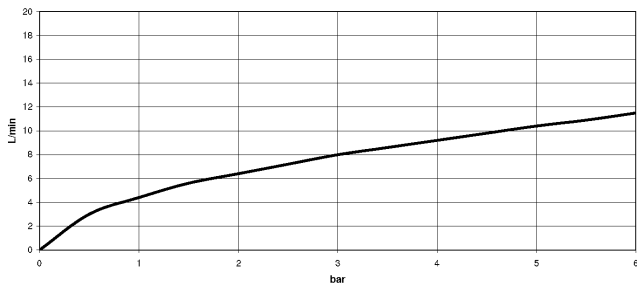

33 870 809

- 240mm projection
- pivotable spout 360°
- Optional swivel limiter available with swivel limiter set 12 823 970 90
- air-enriched flow and spray flow
- 1800 mm metal shower hose
- sprayface with anti-scaling system
- max. flow 8 l/min at 3 bar flow pressure
- lead-free
- This product can help a building meet the requirements of Green Building Rating Systems, e.g. LEED®, BREEAM®, DGNB

Recommended miscellaneous

Swivel limitation set -

12 823 970 90

Recommended miscellaneous

**VAIA Dispenser with rosette -
Brushed Platinum**

82 434 809-06

33 870 809

mm [inches]
1:5

Flow rate chart

Codes & Standards

DIN 4109

EN 1717

ISO 3822

Ü-Zeichen

VAIA Single-lever mixer Pull-down with spray function - Brushed Platinum

VAIA