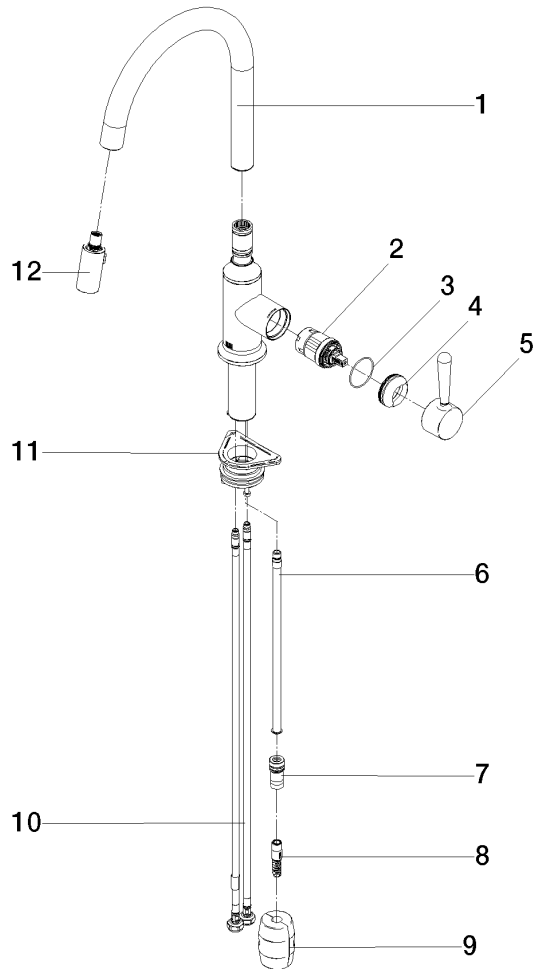

33 870 809

- 240mm projection
- pivotable spout 360°
- Optional swivel limiter available with swivel limiter set 12 823 970 90
- air-enriched flow and spray flow
- 1800 mm metal shower hose
- sprayface with anti-scaling system
- max. flow 8 l/min at 3 bar flow pressure
- lead-free
- This product can help a building meet the requirements of Green Building Rating Systems, e.g. LEED®, BREEAM®, DGNB

Flow rate chart

Codes & Standards

DIN 4109

EN 1717

ISO 3822

Ü-Zeichen

VAIA Single-lever mixer Pull-down with spray function - Brushed Platinum

VAIA

33 870 809

Certificates

Belgaqua_24-005-2 LGA_28

33 870 809

Product version from 7/1/2023

VAIA Single-lever mixer Pull-down with spray function - Brushed Platinum

VAIA

33 870 809

Spare parts list

Product version from 7/1/2023

No.	Item Number	Name	Quantity used	Delivery time
	90 28 22 397 00-06	spout	13	10