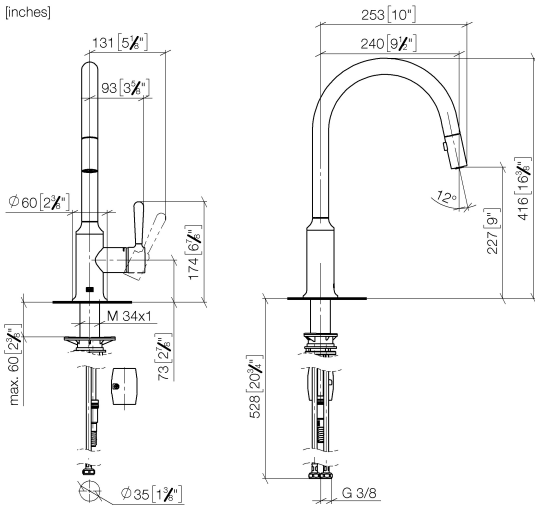

33 870 809

- 240mm projection
- pivotable spout 360°
- Optional swivel limiter available with swivel limiter set 12 823 970 90
- air-enriched flow and spray flow
- 1800 mm metal shower hose
- sprayface with anti-scaling system
- max. flow 8 l/min at 3 bar flow pressure
- lead-free
- This product can help a building meet the requirements of Green Building Rating Systems, e.g. LEED®, BREEAM®, DGNB

Recommended miscellaneous

Swivel limitation set -

12 823 970 90

Recommended miscellaneous

**VAIA Dispenser with rosette -
Brushed Platinum**

82 434 809-06

33 870 809

mm [inches]
1:5

Flow rate chart

Codes & Standards

DIN 4109

EN 1717

ISO 3822

Ü-Zeichen

VAIA Single-lever mixer Pull-down with spray function - Brushed Platinum

VAIA

Spare parts list

Product version from 7/1/2023

No.	Item Number	Name	Quantity used	Delivery time
	90 28 22 397 00-06	spout	13	10