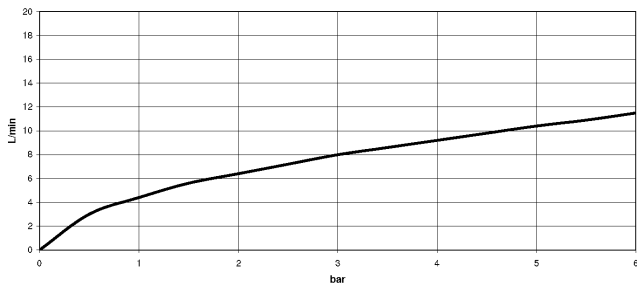

33 870 809

- 240mm projection
- pivotable spout 360°
- Optional swivel limiter available with swivel limiter set 12 823 970 90
- air-enriched flow and spray flow
- 1800 mm metal shower hose
- sprayface with anti-scaling system
- max. flow 8 l/min at 3 bar flow pressure
- lead-free
- This product can help a building meet the requirements of Green Building Rating Systems, e.g. LEED®, BREEAM®, DGNB

Recommended miscellaneous

Swivel limitation set - 12 823 970 90

Recommended miscellaneous

VAIA Dispenser with rosette - Platinum 82 434 809-08

33 870 809

mm [inches]
1:5

Flow rate chart

Codes & Standards