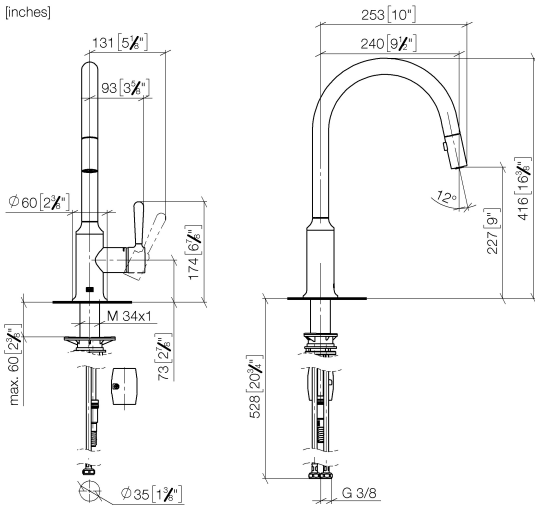

33 870 809

- 240mm projection
- pivotable spout 360°
- Optional swivel limiter available with swivel limiter set 12 823 970 90
- air-enriched flow and spray flow
- 1800 mm metal shower hose
- sprayface with anti-scaling system
- max. flow 8 l/min at 3 bar flow pressure
- lead-free
- This product can help a building meet the requirements of Green Building Rating Systems, e.g. LEED®, BREEAM®, DGNB

Recommended miscellaneous

Swivel limitation set - 12 823 970 90

Recommended miscellaneous

VAIA Dispenser with rosette - Platinum 82 434 809-08

33 870 809

mm [inches]
1:5

Flow rate chart

Codes & Standards

Belgaqua_24-005-2 LGA_28

33 870 809

Product version from 7/1/2023

VAIA Single-lever mixer Pull-down with spray function - Platinum

VAIA

33 870 809

Spare parts list

Product version from 7/1/2023

| No. | Item Number | Name | Quantity used | Delivery time |
|-----|--------------------|-------|---------------|---------------|
| | 90 28 22 397 00-08 | spout | 13 | 40 |