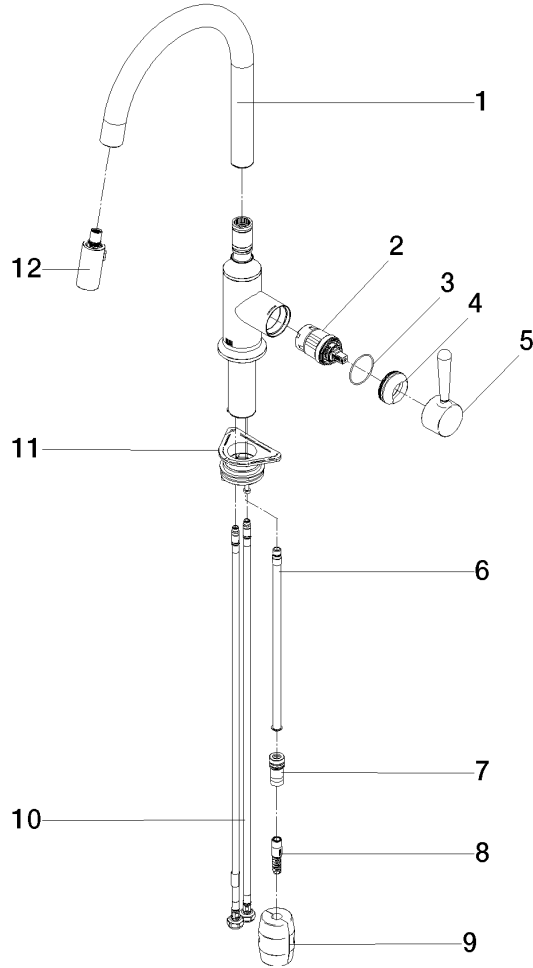

33 870 809

- 240mm projection
- pivotable spout 360°
- Optional swivel limiter available with swivel limiter set 12 823 970 90
- air-enriched flow and spray flow
- 1800 mm metal shower hose
- sprayface with anti-scaling system
- max. flow 8 l/min at 3 bar flow pressure
- lead-free
- This product can help a building meet the requirements of Green Building Rating Systems, e.g. LEED®, BREEAM®, DGNB

Recommended miscellaneous

Swivel limitation set - 12 823 970 90

Recommended miscellaneous

VAIA Dispenser with rosette - Platinum 82 434 809-08

33 870 809

mm [inches]
1:5

Flow rate chart

Codes & Standards

Belgaqua_24-005-2 LGA_28

33 870 809

Product version from 7/1/2023

VAIA Single-lever mixer Pull-down with spray function - Platinum

VAIA

33 870 809

Spare parts list

Product version from 7/1/2023

| No. | Item Number | Name | Quantity used | Delivery time |
|-----|--------------------|-------|---------------|---------------|
| | 90 28 22 397 00-08 | spout | 13 | 40 |