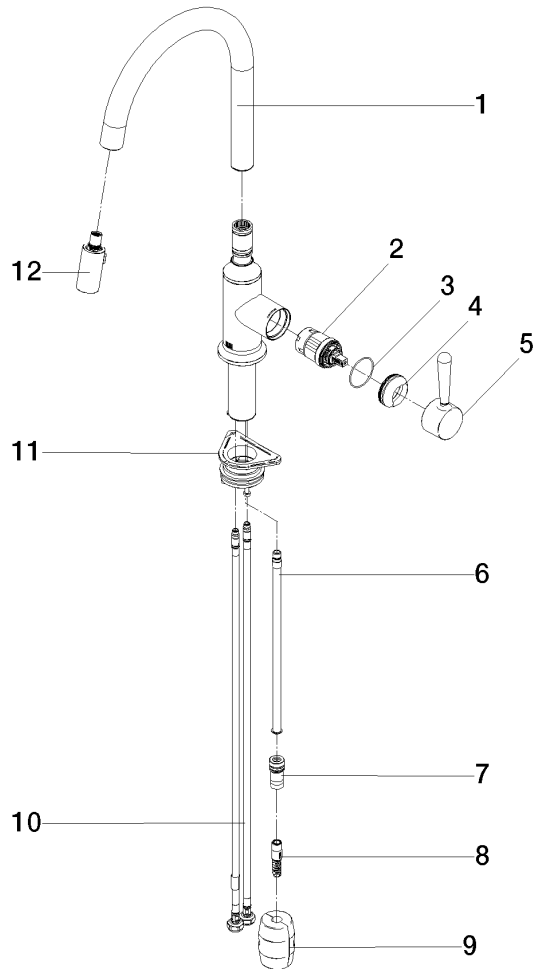

33 870 809

Product version from 7/1/2023