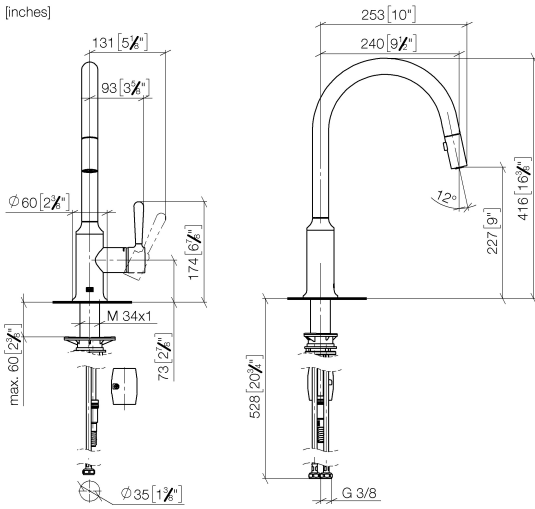

33 870 809

- 240mm projection
- pivotable spout 360°
- Optional swivel limiter available with swivel limiter set 12 823 970 90
- air-enriched flow and spray flow
- 1800 mm metal shower hose
- sprayface with anti-scaling system
- max. flow 8 l/min at 3 bar flow pressure
- lead-free
- This product can help a building meet the requirements of Green Building Rating Systems, e.g. LEED®, BREEAM®, DGNB

**Recommended miscellaneous**

**Swivel limitation set -**

12 823 970 90

**Recommended miscellaneous**

**VAIA Dispenser with rosette - Durabronss (23kt Gold)**

82 434 809-09

33 870 809

mm [inches]  
1:5

Flow rate chart

Codes & Standards

DIN 4109

EN 1717

ISO 3822

Ü-Zeichen

VAIA Single-lever mixer Pull-down with spray function - Durabronz (23kt Gold)

---