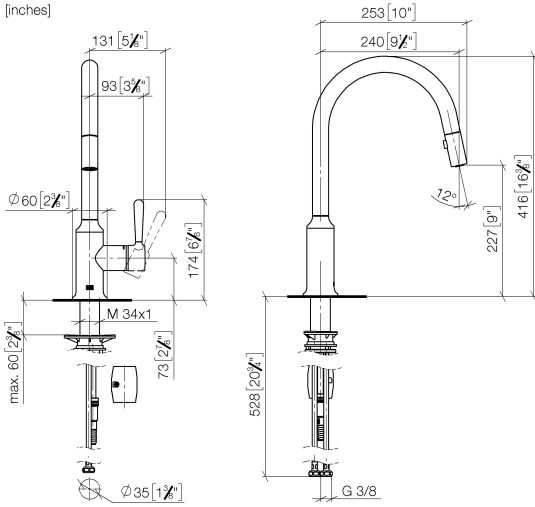

VAIA Single-lever mixer Pull-down with spray function - Brushed Durabron (23kt Gold)

VAIA

33 870 809

- 240mm projection
 - pivotable spout 360°
 - Optional swivel limiter available with swivel limiter set 12 823 970 90
 - air-enriched flow and spray flow
 - 1800 mm metal shower hose
 - sprayface with anti-scaling system
 - max. flow 8 l/min at 3 bar flow pressure
 - lead-free
 - This product can help a building meet the requirements of Green Building Rating Systems, e.g. LEED®, BREEAM®, DGNB
- Intrinsic protection against back flow.

**VAIA Single-lever mixer Pull-down with spray function - Brushed Durabronz
(23kt Gold)**

VAIA

33 870 809
mm [inches]
1:5

Flow rate chart

Codes & Standards

DIN 4109

EN 1717

ISO 3822

VAIA Single-lever mixer Pull-down with spray function - Brushed Durabronze
(23kt Gold)

VAIA

33 870 809

Spare parts list

Product version from 7/1/2023

No.	Item Number	Name	Quantity used	Delivery time
	90 28 22 397 00-28	spout	13	20