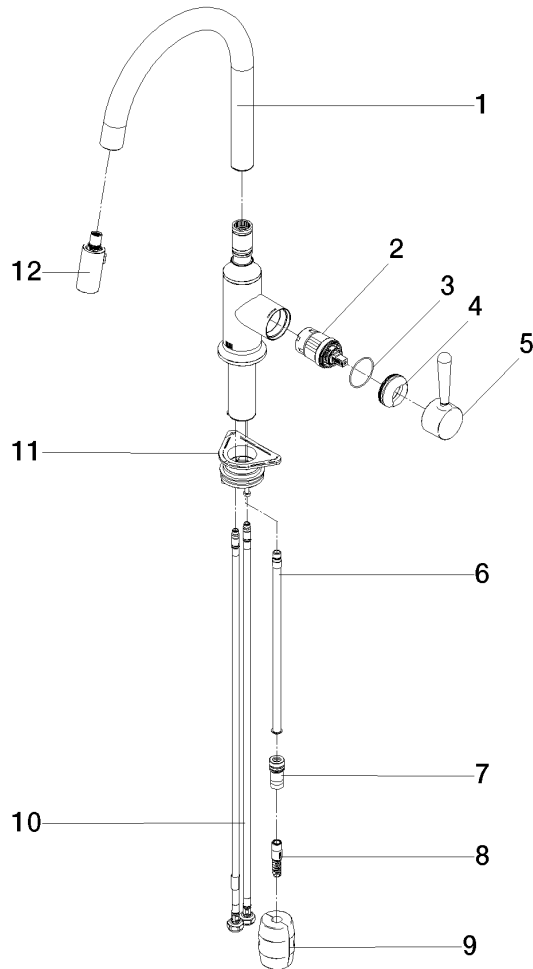

VAIA Single-lever mixer Pull-down with spray function - Brushed Durabron (23kt Gold)

VAIA

33 870 809

- 240mm projection
 - pivotable spout 360°
 - Optional swivel limiter available with swivel limiter set 12 823 970 90
 - air-enriched flow and spray flow
 - 1800 mm metal shower hose
 - sprayface with anti-scaling system
 - max. flow 8 l/min at 3 bar flow pressure
 - lead-free
 - This product can help a building meet the requirements of Green Building Rating Systems, e.g. LEED®, BREEAM®, DGNB
- Intrinsic protection against back flow.

**VAIA Single-lever mixer Pull-down with spray function - Brushed Durabronz
(23kt Gold)**

VAIA

33 870 809
mm [inches]
1:5

Flow rate chart

Codes & Standards

DIN 4109

EN 1717

ISO 3822

VAIA Single-lever mixer Pull-down with spray function - Brushed Durabronze
(23kt Gold)

VAIA

33 870 809

Spare parts list

Product version from 7/1/2023

No.	Item Number	Name	Quantity used	Delivery time
	90 28 22 397 00-28	spout	13	20