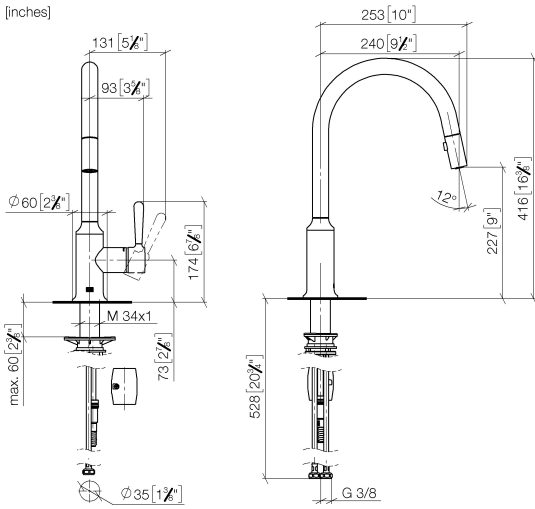

33 870 809

- 240mm projection
- pivotable spout 360°
- Optional swivel limiter available with swivel limiter set 12 823 970 90
- air-enriched flow and spray flow
- 1800 mm metal shower hose
- sprayface with anti-scaling system
- max. flow 8 l/min at 3 bar flow pressure
- lead-free
- This product can help a building meet the requirements of Green Building Rating Systems, e.g. LEED®, BREEAM®, DGNB

**Recommended miscellaneous**

**Swivel limitation set -**

12 823 970 90

**Recommended miscellaneous**

**VAIA Dispenser with rosette -  
Matte Black**

82 434 809-33

33 870 809

mm [inches]  
1:5

**Spare parts list**

**Product version from 7/1/2023**

No.	Item Number	Name	Quantity used	Delivery time
	90 28 22 397 00-33	spout	13	30