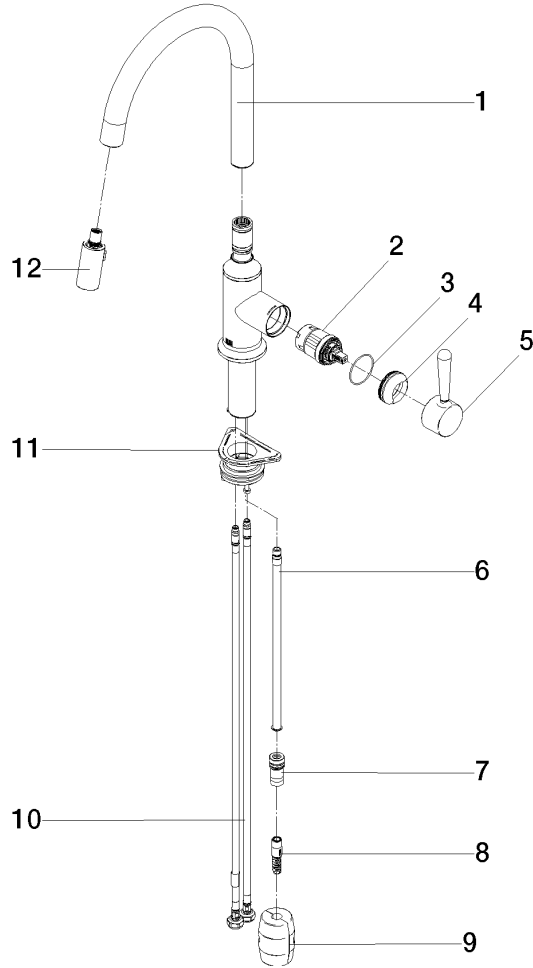

33 870 809

Product version from 7/1/2023