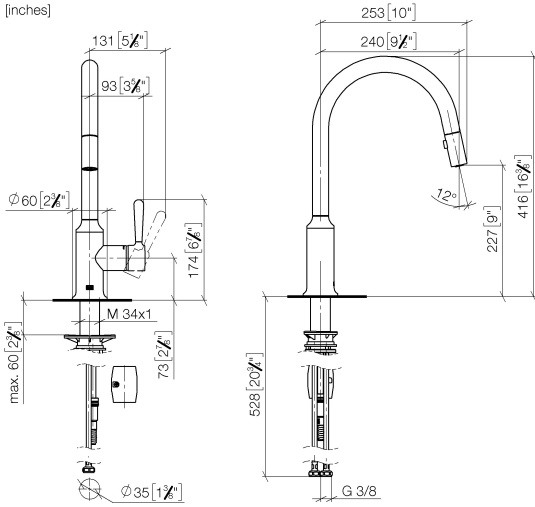

VAIA Single-lever mixer Pull-down with spray function - Brushed Champagne (22kt Gold)

VAIA

33 870 809

- 240mm projection
- pivotable spout 360°
- Optional swivel limiter available with swivel limiter set 12 823 970 90
- air-enriched flow and spray flow
- 1800 mm metal shower hose
- sprayface with anti-scaling system
- max. flow 8 l/min at 3 bar flow pressure
- lead-free
- This product can help a building meet the requirements of Green Building Rating Systems, e.g. LEED®, BREEAM®, DGNB

VAIA

33 870 809
mm [inches]
1:5

Flow rate chart

Codes & Standards

DIN 4109

EN 1717

ISO 3822

Ü-Zeichen

VAIA Single-lever mixer Pull-down with spray function - Brushed Champagne
(22kt Gold)

VAIA

33 870 809

Certificates

Belgaqua_24-005-2 LGA_28

33 870 809

Product version from 7/1/2023

VAIA Single-lever mixer Pull-down with spray function - Brushed Champagne
(22kt Gold)