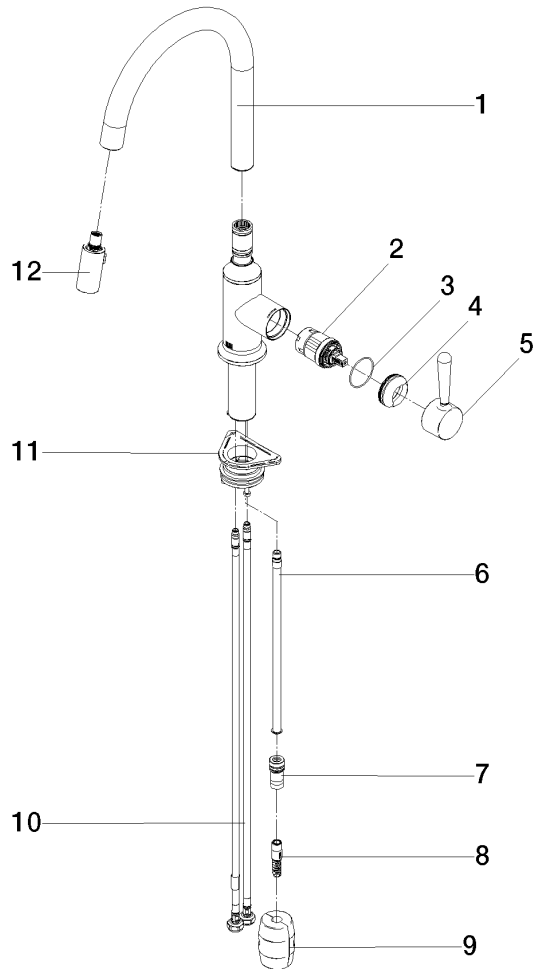

VAIA Single-lever mixer Pull-down with spray function - Brushed Champagne (22kt Gold)

VAIA

33 870 809

- 240mm projection
- pivotable spout 360°
- Optional swivel limiter available with swivel limiter set 12 823 970 90
- air-enriched flow and spray flow
- 1800 mm metal shower hose
- sprayface with anti-scaling system
- max. flow 8 l/min at 3 bar flow pressure
- lead-free
- This product can help a building meet the requirements of Green Building Rating Systems, e.g. LEED®, BREEAM®, DGNB

VAIA

33 870 809
mm [inches]
1:5

Flow rate chart

Codes & Standards

DIN 4109

EN 1717

ISO 3822

Ü-Zeichen

VAIA Single-lever mixer Pull-down with spray function - Brushed Champagne
(22kt Gold)

VAIA

33 870 809

Certificates

Belgaqua_24-005-2 LGA_28

33 870 809

Product version from 7/1/2023

VAIA Single-lever mixer Pull-down with spray function - Brushed Champagne
(22kt Gold)

VAIA

33 870 809

Spare parts list

Product version from 7/1/2023

No.	Item Number	Name	Quantity used	Delivery time
	90 28 22 397 00-46	spout	13	30