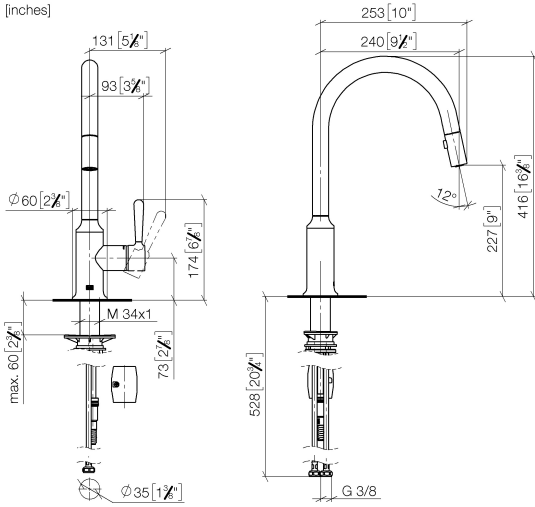

VAIA Single-lever mixer Pull-down with spray function - Champagne (22kt Gold)

VAIA

33 870 809

- 240mm projection
- pivotable spout 360°
- Optional swivel limiter available with swivel limiter set 12 823 970 90
- air-enriched flow and spray flow
- 1800 mm metal shower hose
- sprayface with anti-scaling system
- max. flow 8 l/min at 3 bar flow pressure
- lead-free
- This product can help a building meet the requirements of Green Building Rating Systems, e.g. LEED®, BREEAM®, DGNB

Recommended miscellaneous

Swivel limitation set -

12 823 970 90

Recommended miscellaneous

VAIA Dispenser with rosette - Champagne (22kt Gold)

82 434 809-47

33 870 809

mm [inches]
1:5

Flow rate chart

Codes & Standards

DIN 4109

EN 1717

ISO 3822

Ü-Zeichen

VAIA Single-lever mixer Pull-down with spray function - Champagne (22kt Gold)

VAIA

Spare parts list

Product version from 7/1/2023

No.	Item Number	Name	Quantity used	Delivery time
	90 28 22 397 00-47	spout	13	30