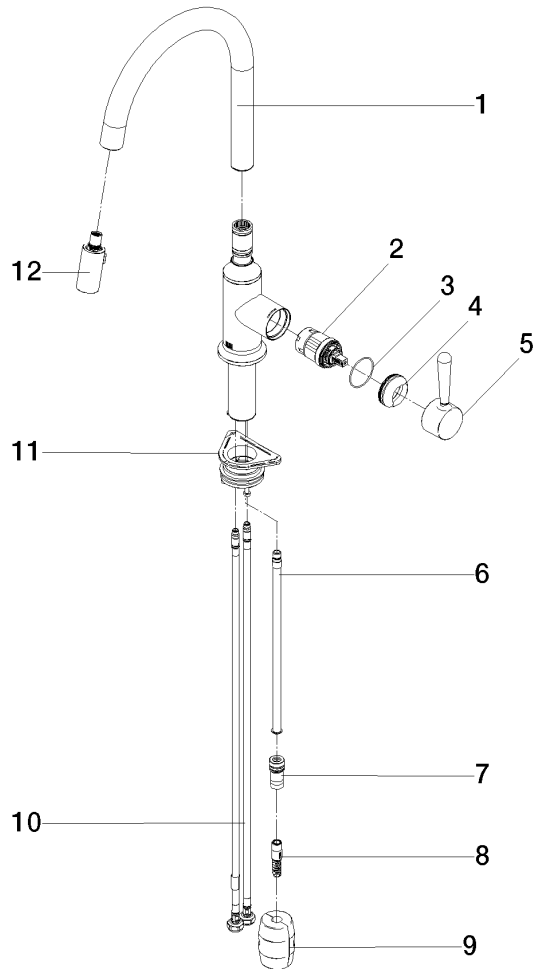

VAIA Single-lever mixer Pull-down with spray function - Champagne (22kt Gold)

VAIA

33 870 809

- 240mm projection
- pivotable spout 360°
- Optional swivel limiter available with swivel limiter set 12 823 970 90
- air-enriched flow and spray flow
- 1800 mm metal shower hose
- sprayface with anti-scaling system
- max. flow 8 l/min at 3 bar flow pressure
- lead-free
- This product can help a building meet the requirements of Green Building Rating Systems, e.g. LEED®, BREEAM®, DGNB

Flow rate chart

Codes & Standards

DIN 4109

EN 1717

ISO 3822

Ü-Zeichen

VAIA Single-lever mixer Pull-down with spray function - Champagne (22kt Gold)

VAIA

33 870 809

Certificates

Belgaqua_24-005-2 LGA_28

33 870 809

Product version from 7/1/2023

VAIA Single-lever mixer Pull-down with spray function - Champagne (22kt Gold)

VAIA

33 870 809

Spare parts list

Product version from 7/1/2023

No.	Item Number	Name	Quantity used	Delivery time
	90 28 22 397 00-47	spout	13	30