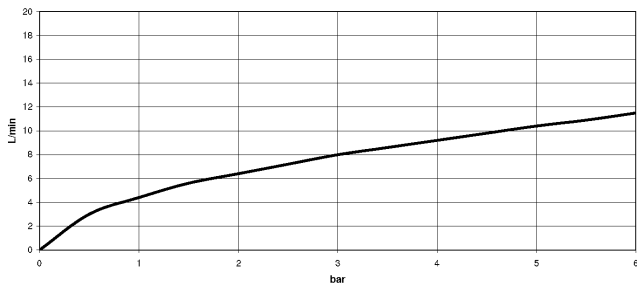

Recommended miscellaneous

Swivel limitation set -

12 823 970 90

Recommended miscellaneous

VAIA Dispenser with rosette - Champagne (22kt Gold)

82 434 809-47

33 870 809

mm [inches]
1:5

Flow rate chart

Codes & Standards

DIN 4109

EN 1717

ISO 3822

Ü-Zeichen

VAIA Single-lever mixer Pull-down with spray function - Champagne (22kt Gold)

VAIA