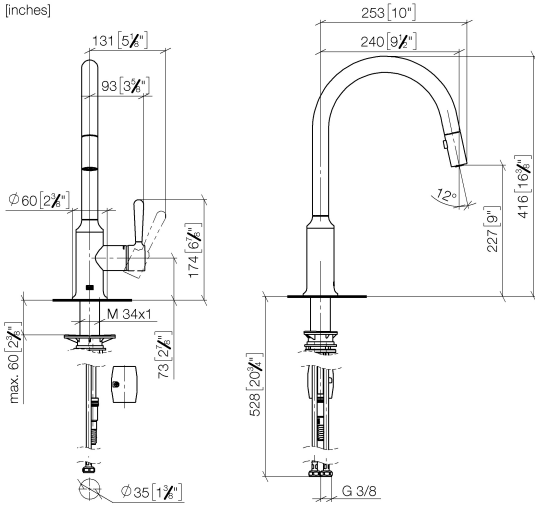

33 870 809

- 240mm projection
- pivotable spout 360°
- Optional swivel limiter available with swivel limiter set 12 823 970 90
- air-enriched flow and spray flow
- 1800 mm metal shower hose
- sprayface with anti-scaling system
- max. flow 8 l/min at 3 bar flow pressure
- lead-free
- This product can help a building meet the requirements of Green Building Rating Systems, e.g. LEED®, BREEAM®, DGNB

Recommended miscellaneous

Swivel limitation set -

12 823 970 90

Recommended miscellaneous

**VAIA Dispenser with rosette -
Brushed Chrome**

82 434 809-93

33 870 809

mm [inches]
1:5

Flow rate chart

Codes & Standards

DIN 4109

EN 1717

ISO 3822

Ü-Zeichen

VAIA Single-lever mixer Pull-down with spray function - Brushed Chrome

VAIA

Spare parts list

Product version from 7/1/2023

No.	Item Number	Name	Quantity used	Delivery time
	90 28 22 397 00-93	spout	13	20