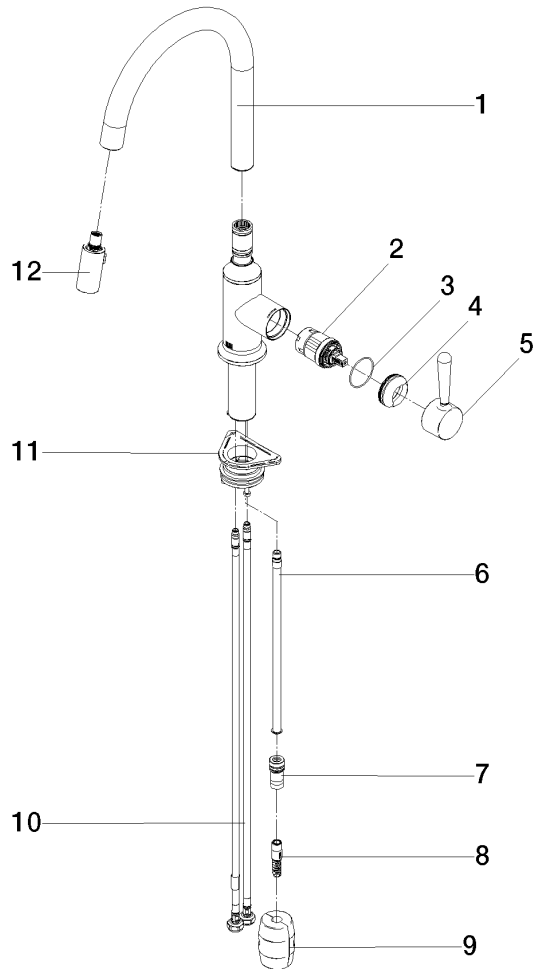

33 870 809

- 240mm projection
- pivotable spout 360°
- Optional swivel limiter available with swivel limiter set 12 823 970 90
- air-enriched flow and spray flow
- 1800 mm metal shower hose
- sprayface with anti-scaling system
- max. flow 8 l/min at 3 bar flow pressure
- lead-free
- This product can help a building meet the requirements of Green Building Rating Systems, e.g. LEED®, BREEAM®, DGNB

Flow rate chart

Codes & Standards

DIN 4109

EN 1717

ISO 3822

Ü-Zeichen

VAIA Single-lever mixer Pull-down with spray function - Brushed Chrome

VAIA

33 870 809

Certificates

Belgaqua_24-005-2 LGA_28

33 870 809

Product version from 7/1/2023

VAIA Single-lever mixer Pull-down with spray function - Brushed Chrome

VAIA

33 870 809

Spare parts list

Product version from 7/1/2023

No.	Item Number	Name	Quantity used	Delivery time
	90 28 22 397 00-93	spout	13	20